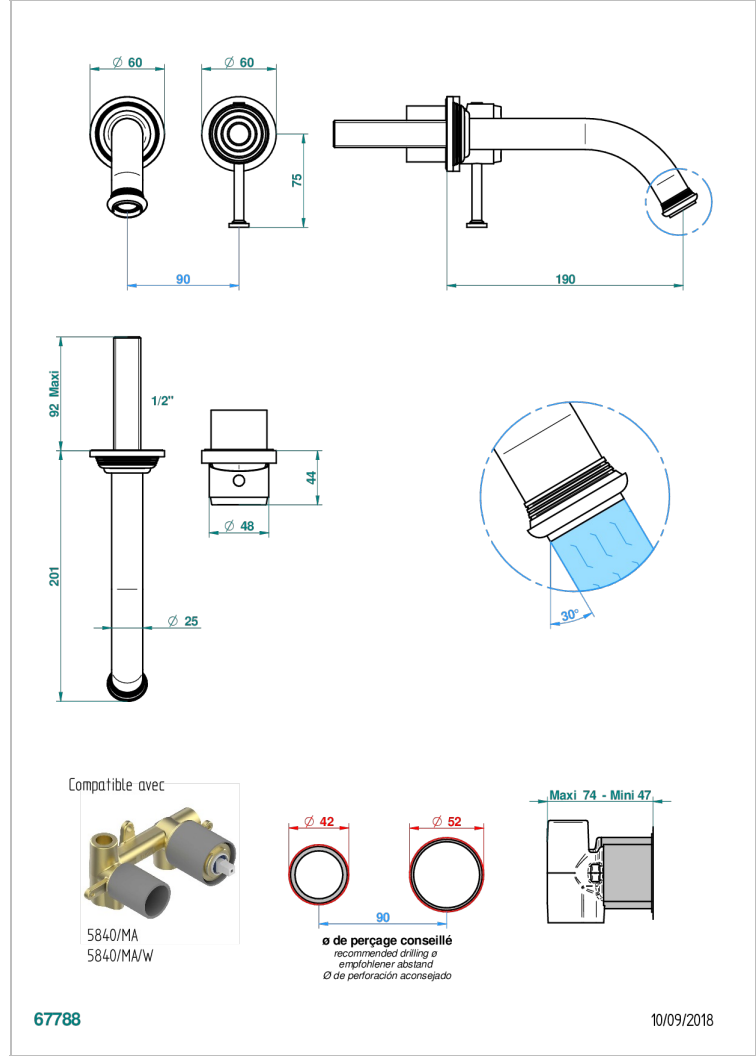

WEST COAST BLACK ONYX

U9E-6541B

THG[®]
PARIS

Trim only for Built-in basin mixer with spout (two x 1/2" inlets and one 1/2" outlet), without waste

CHARACTERISTIC

- West Coast Black Onyx
- Trim only for Built-in basin mixer with spout (two x 1/2" inlets and one 1/2" outlet), without waste

TECHNICAL SPECS

- Recommandé : 3 bars (max. 5 bars) - Advised : 43,5 psi (max. 72 psi)
- 8,3 l/min à 3 bars (2.2 gpm at 43.5 psi)

RELATED SKU'S

- Ref. G00-5840/MA/W Rough parts for concealed wall-mounted mixer with 1/2" outlet, for WC douche - WRAS approved