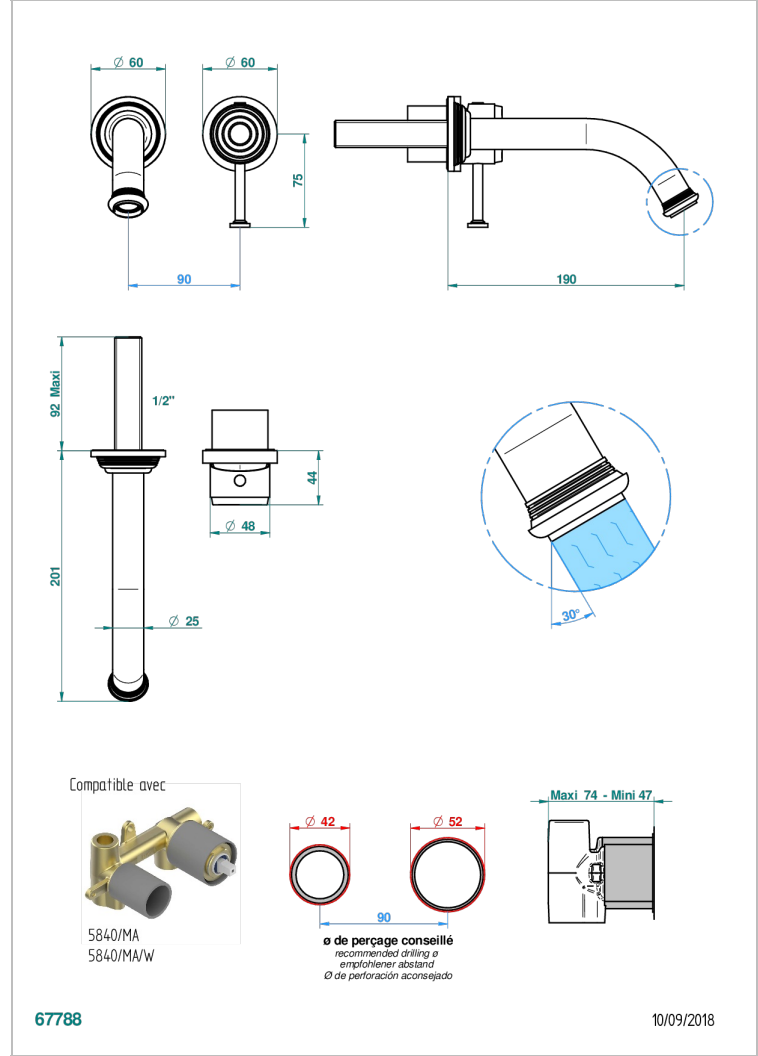

# WEST COAST BLACK ONYX

U9E-6541B

THG  
PARIS

Trim only for Built-in basin mixer with spout (two x 1/2" inlets and one 1/2" outlet), without waste

## CARACTERÍSTICAS

- West Coast Black Onyx
- Trim only for Built-in basin mixer with spout (two x 1/2" inlets and one 1/2" outlet), without waste

## PRODUCTOS RELACIONADOS

- Ref. G00-5840/MA Parte empotrada para mezclador mural con salida hembra 1/2