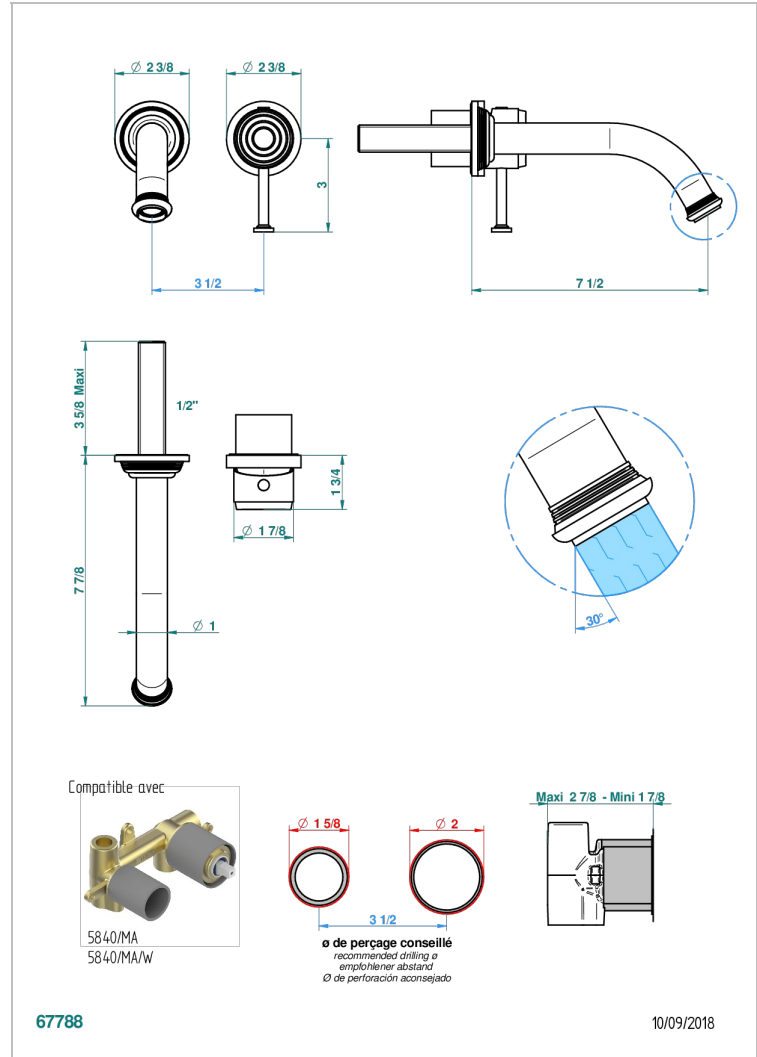

# WEST COAST BLACK ONYX

U9E-6541B

THG  
PARIS

Trim only for Built-in basin mixer with spout (two x 1/2" inlets and one 1/2" outlet), without waste

## CARACTERÍSTICAS

- West Coast Black Onyx
- Trim only for Built-in basin mixer with spout (two x 1/2" inlets and one 1/2" outlet), without waste

## PRODUCTOS RELACIONADOS

- Ref. G00-5840/MA Parte empotrada para mezclador mural con salida hembra 1/2