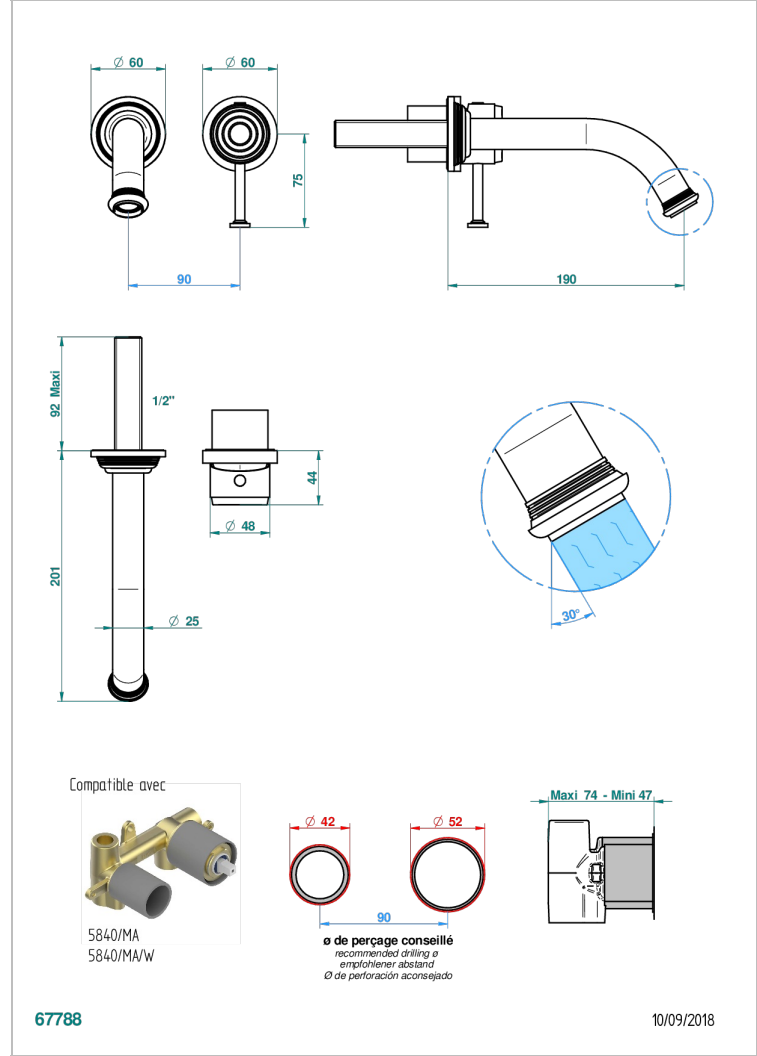

WEST COAST BLACK ONYX

U9E-6541B

THG
PARIS

Trim only for Built-in basin mixer with spout (two x 1/2" inlets and one 1/2" outlet), without waste

CARACTERÍSTICAS

- West Coast Black Onyx
- Trim only for Built-in basin mixer with spout (two x 1/2" inlets and one 1/2" outlet), without waste

ESPECIFICACIONES TÉCNICAS

- Recommandé : 3 bars (max. 5 bars) - Advised : 43,5 psi (max. 72 psi)
- 8,3 l/min à 3 bars (2.2 gpm at 43.5 psi)

PRODUCTOS RELACIONADOS

- Ref. G00-5840/MA Parte empotrada para mezclador mural con salida hembra 1/2