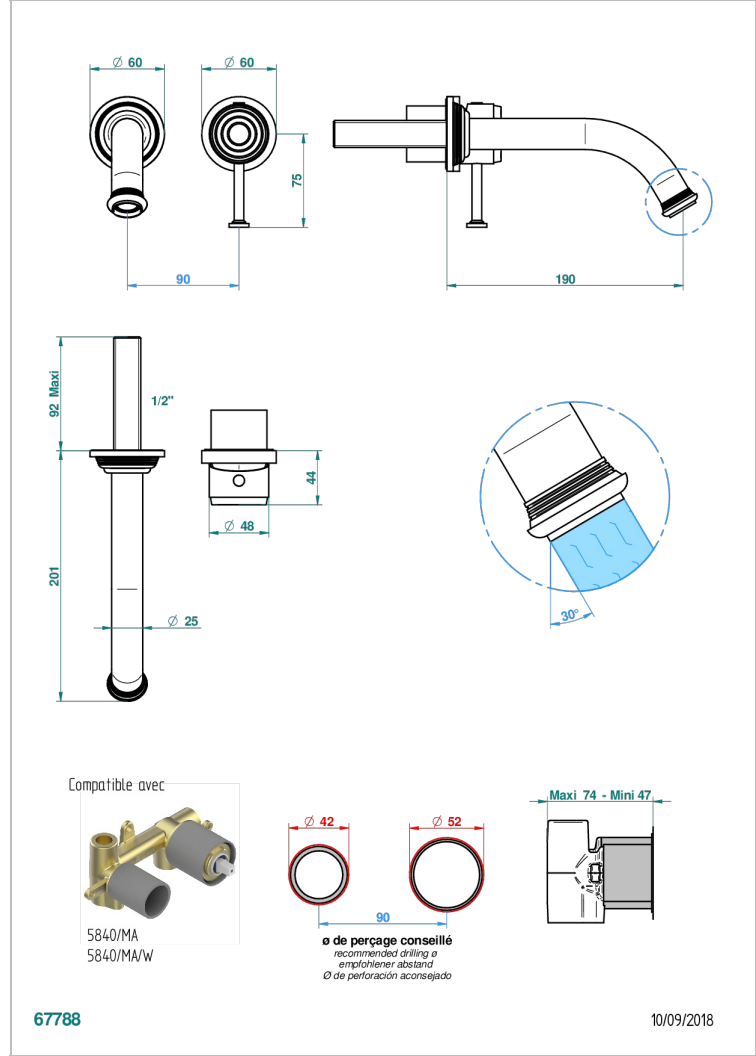

WEST COAST BLACK ONYX

U9E-6541B

THG
PARIS

Trim only for Built-in basin mixer with spout (two x 1/2" inlets and one 1/2" outlet), without waste

特色

- West Coast Black Onyx
- Trim only for Built-in basin mixer with spout (two x 1/2" inlets and one 1/2" outlet), without waste

技术特征

- Recommandé : 3 bars (max. 5 bars) - Advised : 43,5 psi (max. 72 psi)
- 8,3 l/min à 3 bars (2.2 gpm at 43.5 psi)

相关的SKU

- Ref. G00-5840/MA 卫浴套装, 含: 入墙式弯管出水管, 1米25强化软管, 触控式花洒和托勾, 美国标准

可选饰面

Black ceram - D30
Blush PVD - H62
Graphite PVD - H64
Matt Umber PVD - H67
Matt blush PVD - H60
Matt graphite PVD - H65