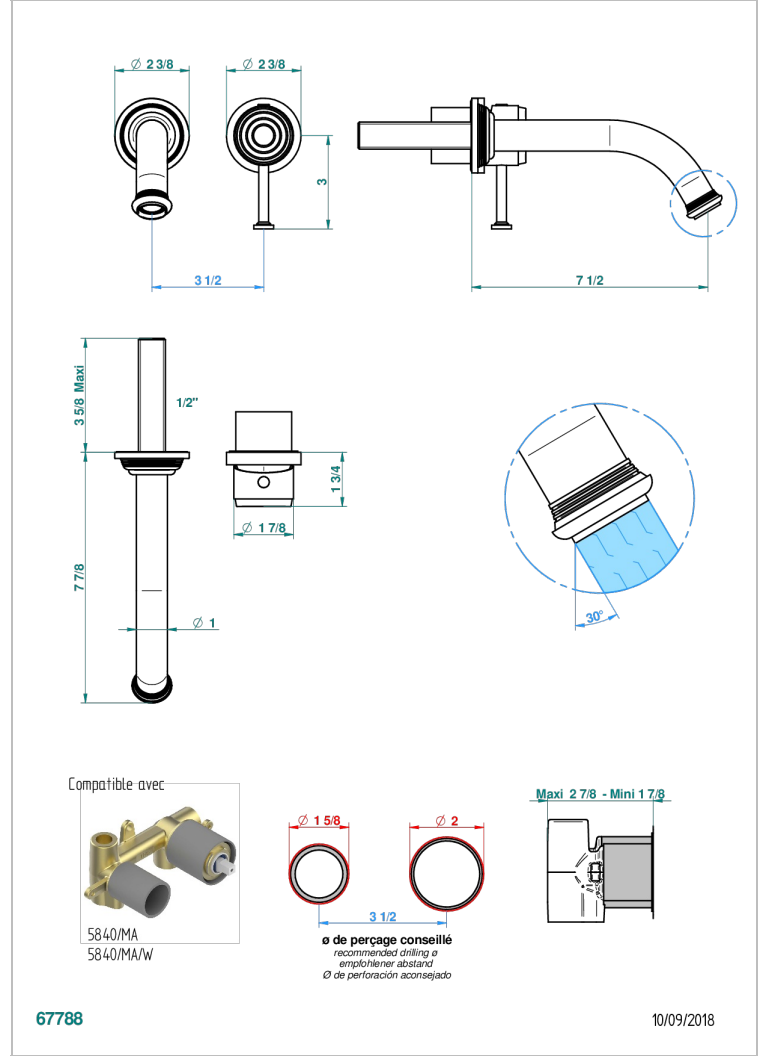

WEST COAST BLACK ONYX

U9E-6541B

THG
PARIS

Trim only for Built-in basin mixer with spout (two x 1/2" inlets and one 1/2" outlet), without waste

CARACTERÍSTICAS

- West Coast Black Onyx
- Trim only for Built-in basin mixer with spout (two x 1/2" inlets and one 1/2" outlet), without waste

ESPECIFICACIONES TÉCNICAS

- Recommandé : 3 bars (max. 5 bars) - Advised : 43,5 psi (max. 72 psi)
- 8,3 l/min à 3 bars (2.2 gpm at 43.5 psi)

PRODUCTOS RELACIONADOS

- Ref. G00-5840/MA Parte empotrada para mezclador mural con salida hembra 1/2