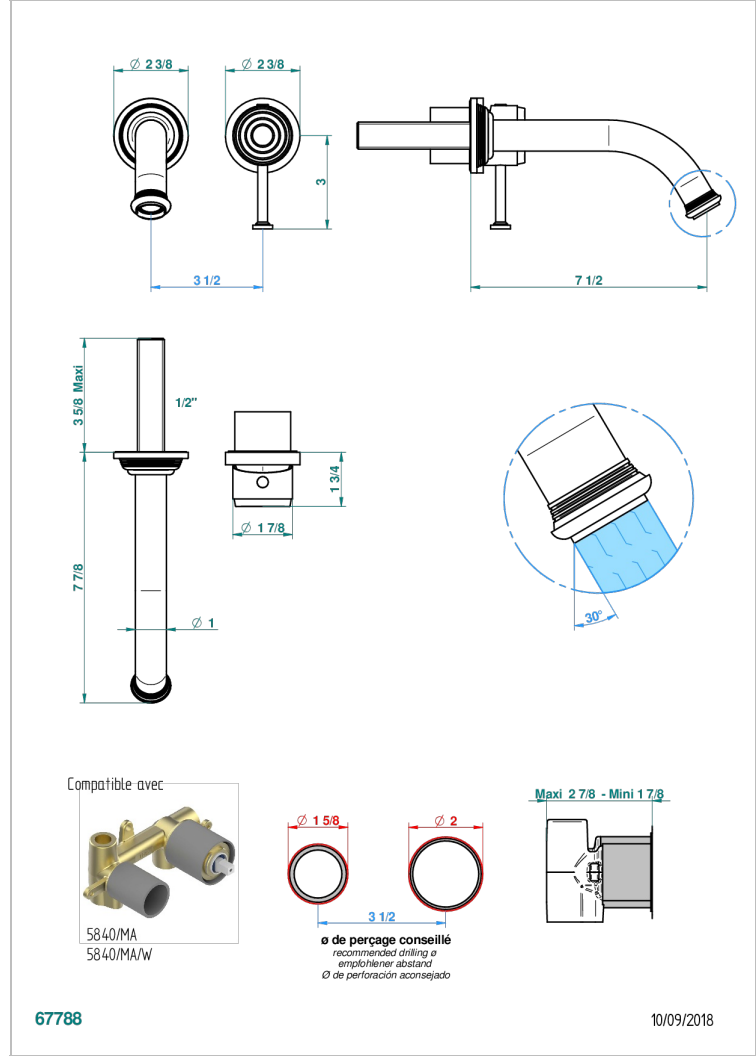

# WEST COAST BLACK ONYX

U9E-6541B

THG  
PARIS

Trim only for Built-in basin mixer with spout (two x 1/2" inlets and one 1/2" outlet), without waste

## 特色

- West Coast Black Onyx
- Trim only for Built-in basin mixer with spout (two x 1/2" inlets and one 1/2" outlet), without waste

## 相关的SKU

- Ref. G00-5840/MA 卫浴套装, 含: 入墙式弯管出水管, 1米25强化软管, 触控式花洒和托勾, 美国标准