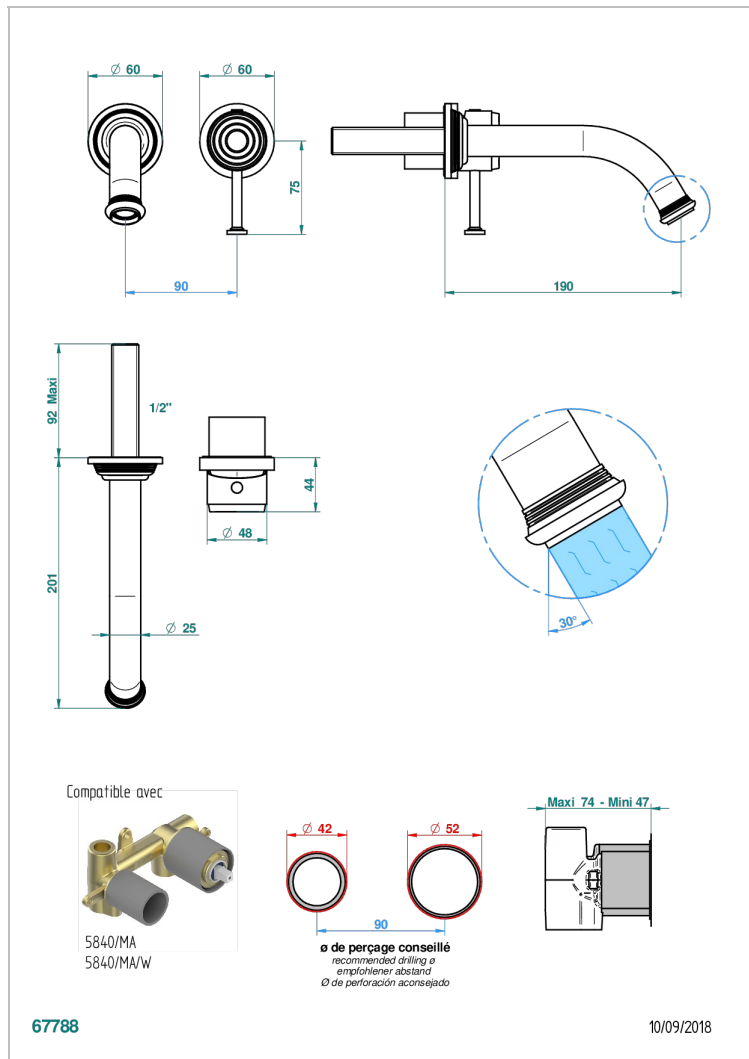

# WEST COAST WITH GUILLOCHE DECOR WITH LEVER

U9D-6541B

Trim only for Built-in basin mixer with spout (two x 1/2" inlets and one 1/2" outlet), without waste

## CARACTERÍSTICAS

- West coast with Guilloché decor with lever
- Trim only for Built-in basin mixer with spout (two x 1/2" inlets and one 1/2" outlet), without waste

## PRODUCTOS RELACIONADOS

- Ref. G00-5840/MAUS Rough parts for concealed wall-mounted mixer with 1/2" outlet