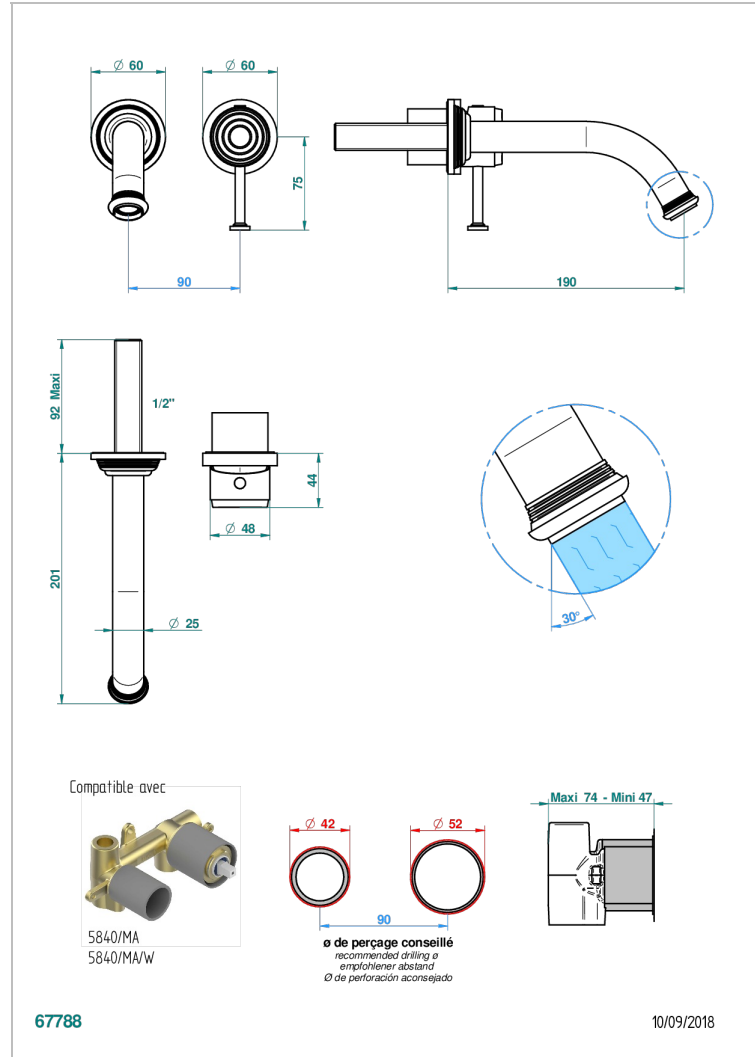

WEST COAST WITH GUILLOCHE DECOR WITH LEVER HANDLES

U9D-6541B

Trim only for Built-in basin mixer with spout (two x 1/2" inlets and one 1/2" outlet), without waste

CHARACTERISTIC

- West coast with Guilloché decor with lever handles
- Trim only for Built-in basin mixer with spout (two x 1/2" inlets and one 1/2" outlet), without waste

TECHNICAL SPECS

- Recommandé : 3 bars (max. 5 bars) - Advised : 43,5 psi (max. 72 psi)
- 8,3 l/min à 3 bars (2.2 gpm at 43.5 psi)

RELATED SKU'S

- Ref. G00-5840/MAUS Rough parts for concealed wall-mounted mixer with 1/2" outlet