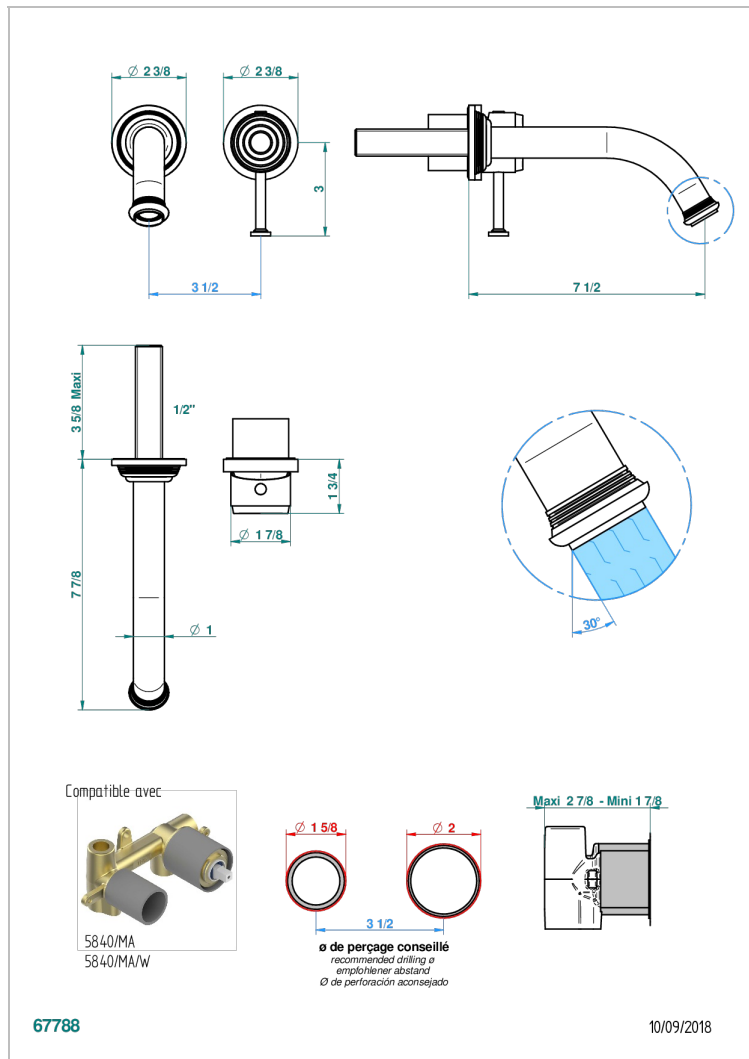

WEST COAST WITH GUILLOCHE DECOR WITH LEVER

U9D-6541B

Trim only for Built-in basin mixer with spout (two x 1/2" inlets and one 1/2" outlet), without waste

CARACTERÍSTICAS

- West coast with Guilloché decor with lever
- Trim only for Built-in basin mixer with spout (two x 1/2" inlets and one 1/2" outlet), without waste

ESPECIFICACIONES TÉCNICAS

- Recommandé : 3 bars (max. 5 bars) - Advised : 43,5 psi (max. 72 psi)
- 8,3 l/min à 3 bars (2.2 gpm at 43.5 psi)

PRODUCTOS RELACIONADOS

- Ref. G00-5840/MAUS Rough parts for concealed wall-mounted mixer with 1/2" outlet