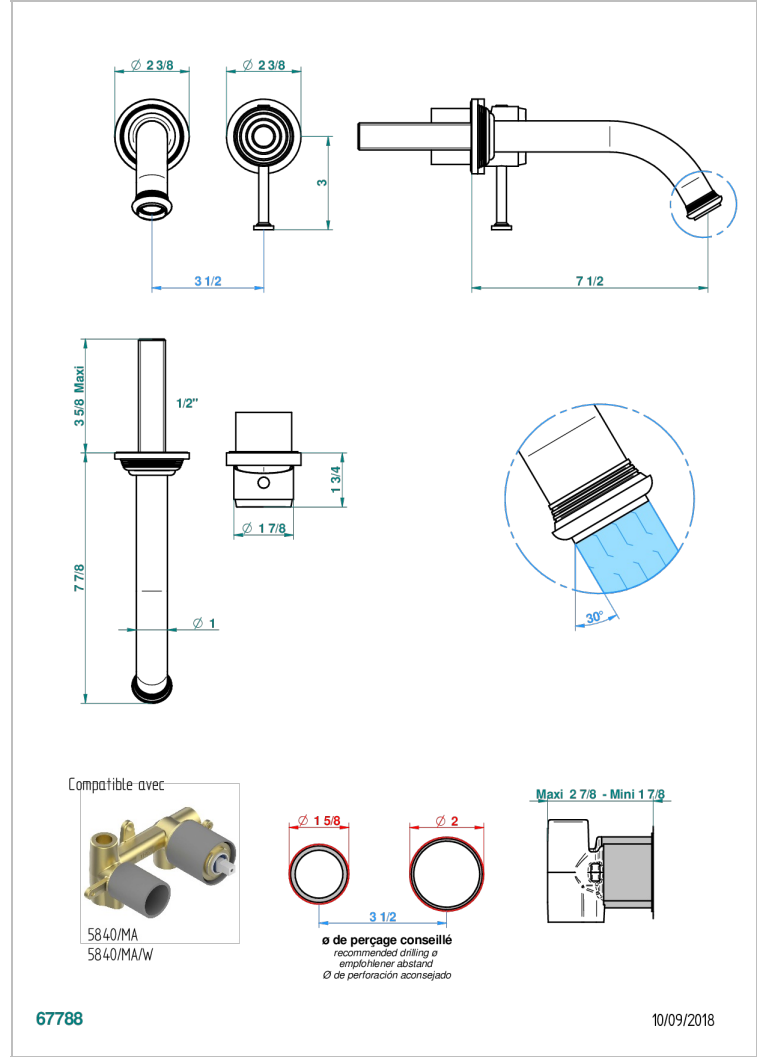

# WEST COAST WITH GUILLOCHE DECOR WITH LEVER HANDLES

U9D-6541B

Trim only for Built-in basin mixer with spout (two x 1/2" inlets and one 1/2" outlet), without waste

## CHARACTERISTIC

- West coast with Guilloché decor with lever handles
- Trim only for Built-in basin mixer with spout (two x 1/2" inlets and one 1/2" outlet), without waste

## RELATED SKU'S

- Ref. G00-5840/MAUS Rough parts for concealed wall-mounted mixer with 1/2" outlet