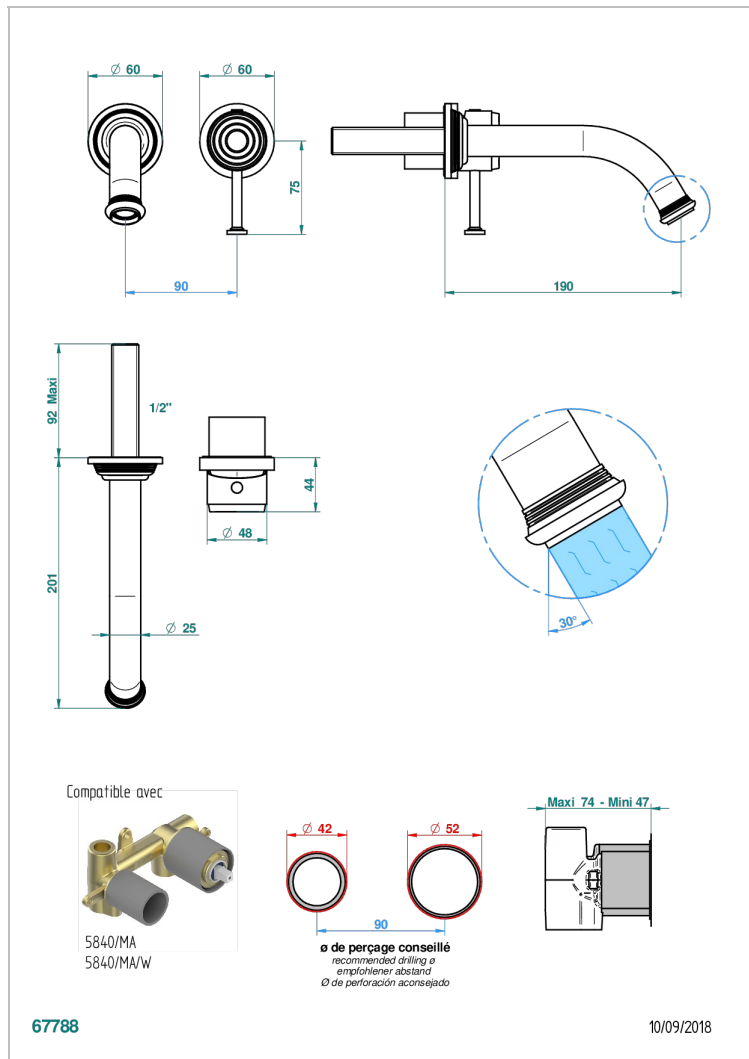

WEST COAST WITH GUILLOCHE DECOR WITH LEVER

U9D-6541B

Trim only for Built-in basin mixer with spout (two x 1/2" inlets and one 1/2" outlet), without waste

CHARACTERISTIC

- West coast with Guilloché decor with lever
- Trim only for Built-in basin mixer with spout (two x 1/2" inlets and one 1/2" outlet), without waste

TECHNICAL SPECS

- Recommandé : 3 bars (max. 5 bars) - Advised : 43,5 psi (max. 72 psi)
- 8,3 l/min à 3 bars (2.2 gpm at 43.5 psi)

RELATED SKU'S

- Ref. G00-5840/MA/W Rough parts for concealed wall-mounted mixer with 1/2" outlet, for WC douche - WRAS approved