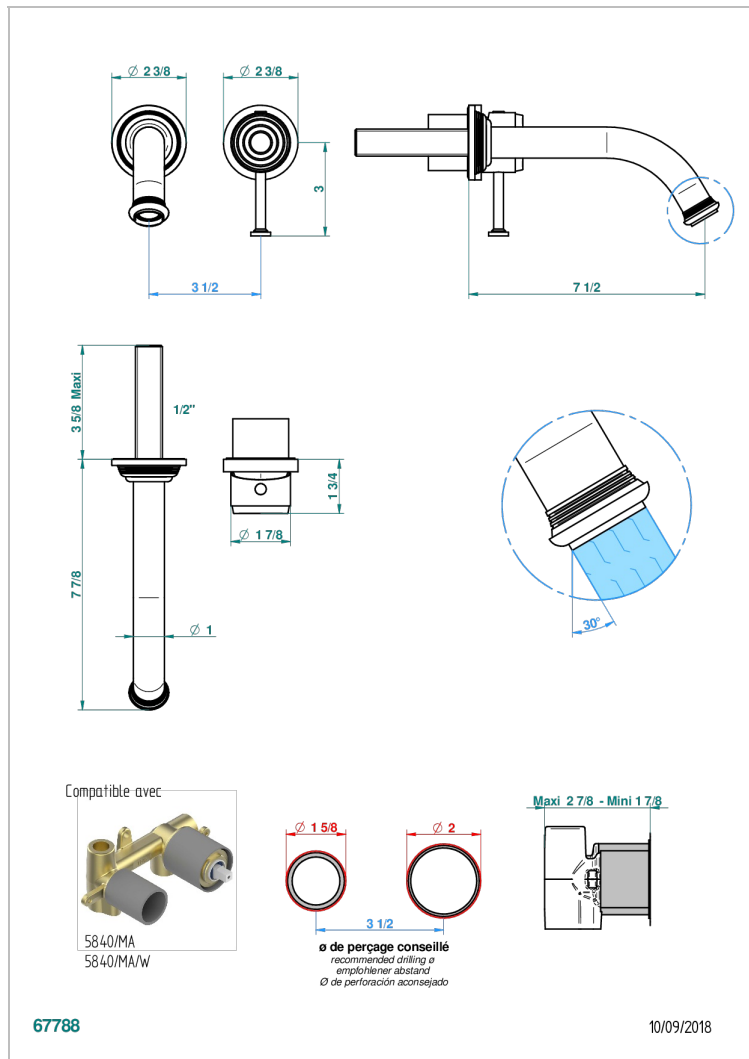

WEST COAST WITH GUILLOCHE DECOR WITH LEVER

U9D-6541B

Trim only for Built-in basin mixer with spout (two x 1/2" inlets and one 1/2" outlet), without waste

CHARACTERISTIC

- West coast with Guilloché decor with lever
- Trim only for Built-in basin mixer with spout (two x 1/2" inlets and one 1/2" outlet), without waste

TECHNICAL SPECS

- Recommandé : 3 bars (max. 5 bars) - Advised : 43,5 psi (max. 72 psi)
- 8,3 l/min à 3 bars (2.2 gpm at 43.5 psi)

RELATED SKU'S

- Ref. G00-5840/MA/W Rough parts for concealed wall-mounted mixer with 1/2" outlet, for WC douche - WRAS approved