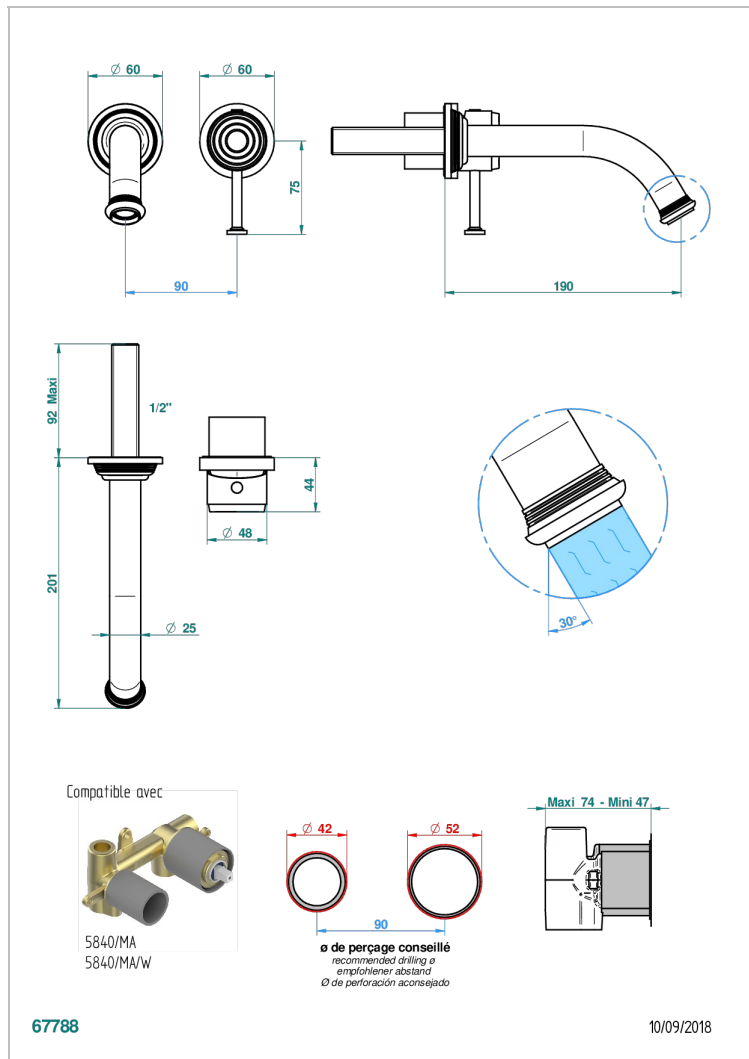

# WEST COAST WITH GUILLOCHE DECOR WITH LEVER

U9D-6541B

Trim only for Built-in basin mixer with spout (two x 1/2" inlets and one 1/2" outlet), without waste

## CARACTERÍSTICAS

- West coast with Guilloché decor with lever
- Trim only for Built-in basin mixer with spout (two x 1/2" inlets and one 1/2" outlet), without waste

## PRODUCTOS RELACIONADOS

- Ref. G00-5840/MA Parte empotrada para mezclador mural con salida hembra 1/2