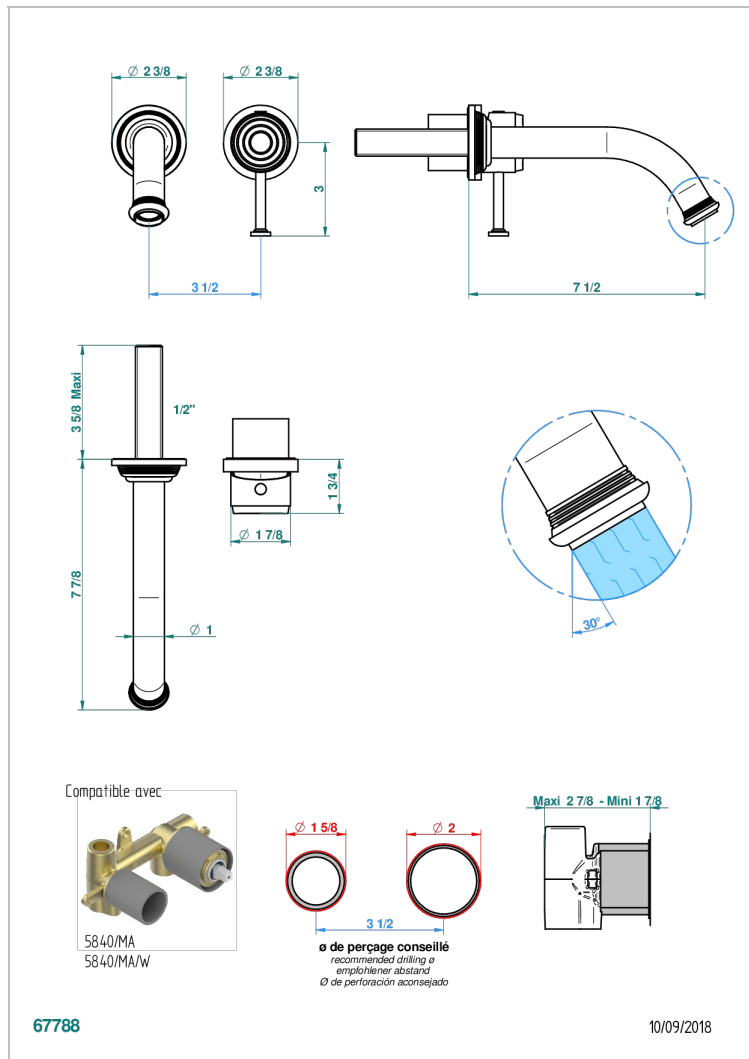

WEST COAST WITH GUILLOCHE DECOR WITH LEVER

U9D-6541B

Trim only for Built-in basin mixer with spout (two x 1/2" inlets and one 1/2" outlet), without waste

CHARACTERISTIC

- West coast with Guilloché decor with lever
- Trim only for Built-in basin mixer with spout (two x 1/2" inlets and one 1/2" outlet), without waste

TECHNICAL SPECS

- Recommandé : 3 bars (max. 5 bars) - Advised : 43,5 psi (max. 72 psi)
- 8,3 l/min à 3 bars (2.2 gpm at 43.5 psi)

RELATED SKU'S

- Ref. G00-5840/MA Rough parts for concealed wall-mounted mixer with 1/2" outlet