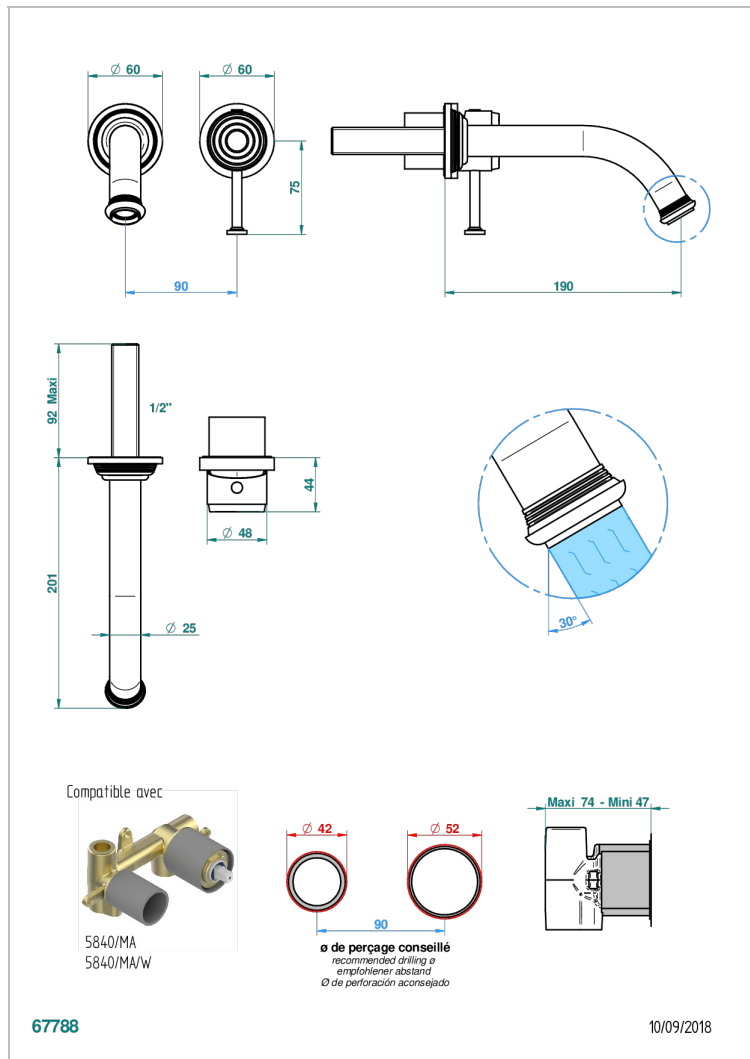

WEST COAST WITH GUILLOCHE DECOR WITH LEVER

U9D-6541B

Trim only for Built-in basin mixer with spout (two x 1/2" inlets and one 1/2" outlet), without waste

CARACTERÍSTICAS

- West coast with Guilloché decor with lever
- Trim only for Built-in basin mixer with spout (two x 1/2" inlets and one 1/2" outlet), without waste

ESPECIFICACIONES TÉCNICAS

- Recommandé : 3 bars (max. 5 bars) - Advised : 43,5 psi (max. 72 psi)
- 8,3 l/min à 3 bars (2.2 gpm at 43.5 psi)

PRODUCTOS RELACIONADOS

- Ref. G00-5840/MA Parte empotrada para mezclador mural con salida hembra 1/2