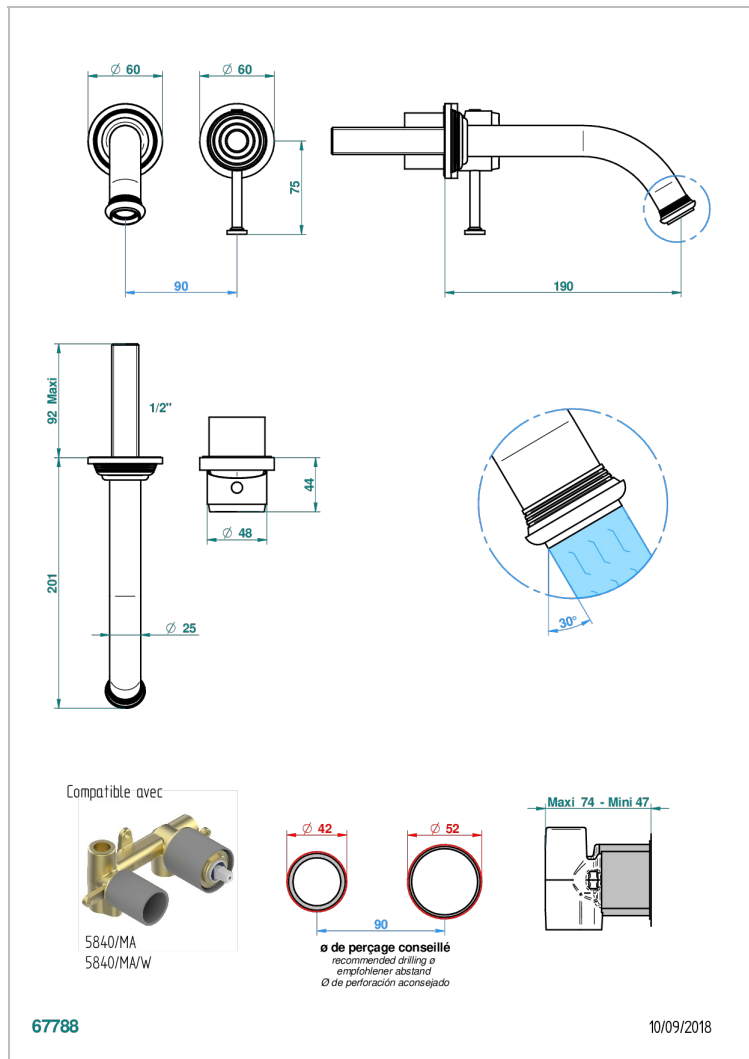

WEST COAST WITH GUILLOCHE DECOR WITH LEVER

U9D-6541B

Trim only for Built-in basin mixer with spout (two x 1/2" inlets and one 1/2" outlet), without waste

CHARACTERISTIC

- West coast with Guilloché decor with lever
- Trim only for Built-in basin mixer with spout (two x 1/2" inlets and one 1/2" outlet), without waste

TECHNICAL SPECS

- Recommandé : 3 bars (max. 5 bars) - Advised : 43,5 psi (max. 72 psi)
- 8,3 l/min à 3 bars (2.2 gpm at 43.5 psi)

RELATED SKU'S

- Ref. G00-5840/MA Rough parts for concealed wall-mounted mixer with 1/2" outlet