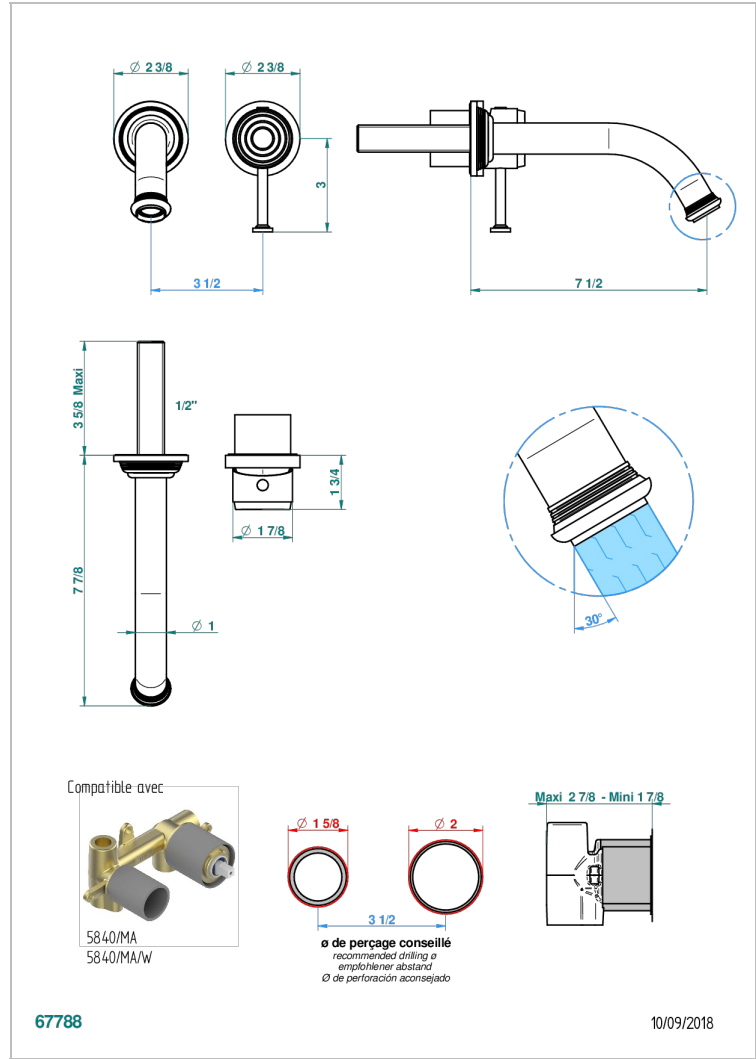

WEST COAST WITH GUILLOCHE DECOR WITH LEVER

U9D-6541B

Trim only for Built-in basin mixer with spout (two x 1/2" inlets and one 1/2" outlet), without waste

CARACTERÍSTICAS

- West coast with Guilloché decor with lever
- Trim only for Built-in basin mixer with spout (two x 1/2" inlets and one 1/2" outlet), without waste

ESPECIFICACIONES TÉCNICAS

- Recommandé : 3 bars (max. 5 bars) - Advised : 43,5 psi (max. 72 psi)
- 8,3 l/min à 3 bars (2.2 gpm at 43.5 psi)

PRODUCTOS RELACIONADOS

- Ref. G00-5840/MA Parte empotrada para mezclador mural con salida hembra 1/2"