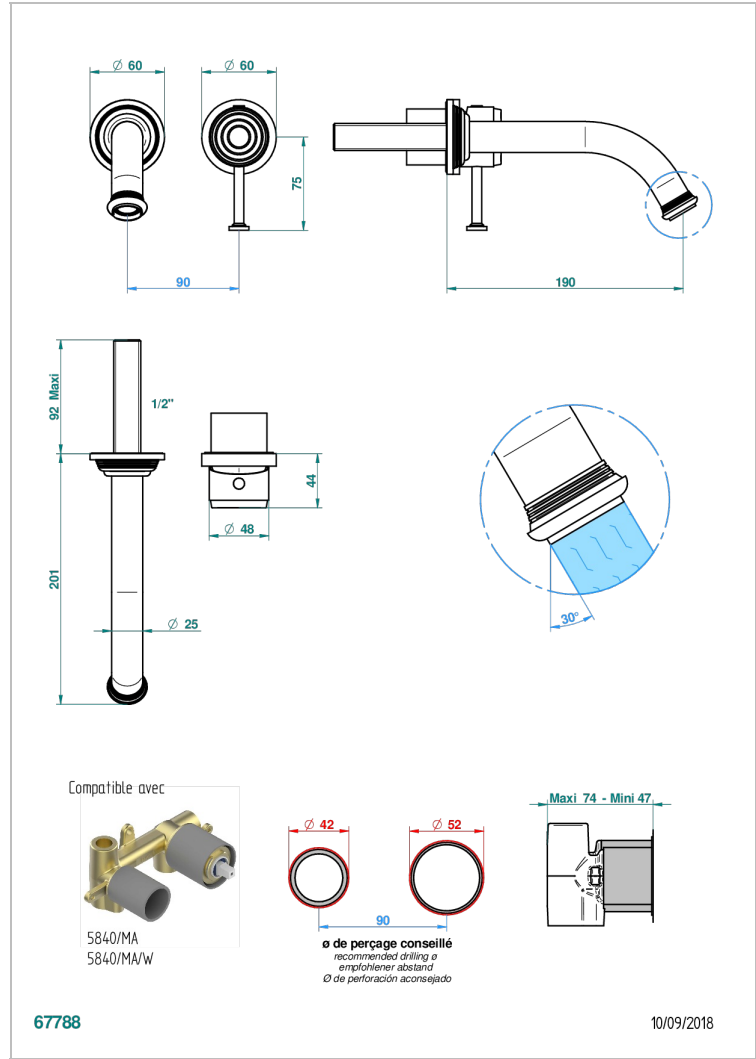

# WEST COAST WITH GUILLOCHE DECOR

U9C-6541B

THG<sup>®</sup>  
PARIS

Trim only for Built-in basin mixer with spout (two x 1/2" inlets and one 1/2" outlet), without waste

## CHARACTERISTIC

- West coast with Guilloché decor
- Trim only for Built-in basin mixer with spout (two x 1/2" inlets and one 1/2" outlet), without waste

## RELATED SKU'S

- Ref. G00-5840/MAUS Rough parts for concealed wall-mounted mixer with 1/2" outlet