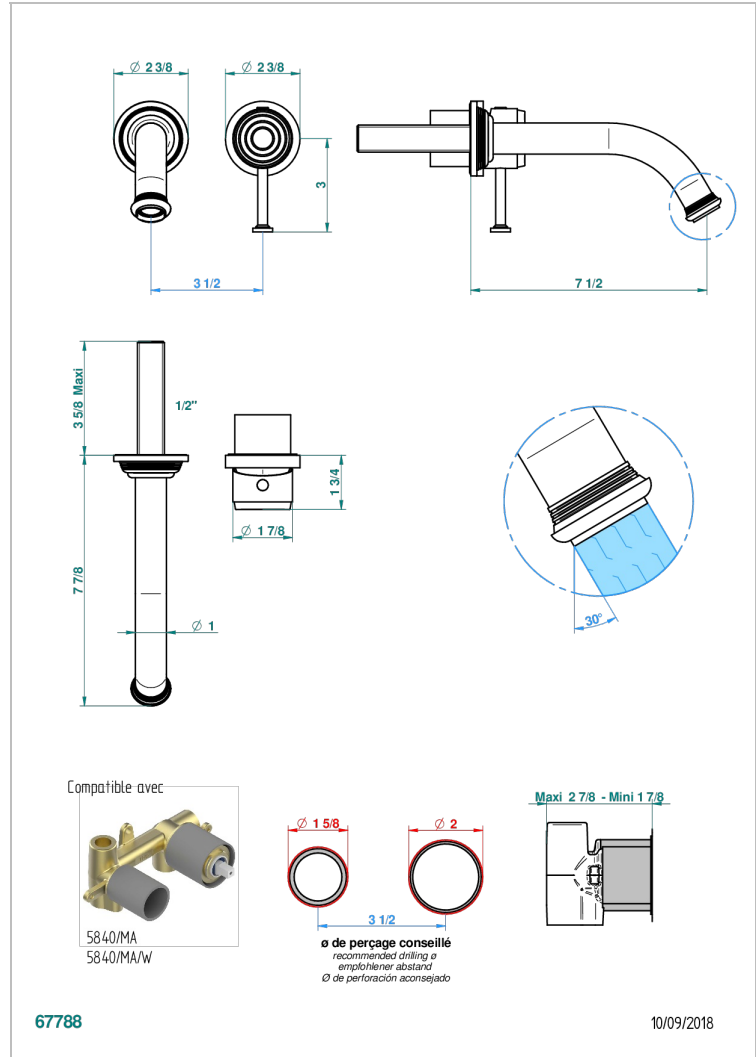

# WEST COAST WITH GUILLOCHE DECOR

U9C-6541B

THG<sup>®</sup>  
PARIS

Trim only for Built-in basin mixer with spout (two x 1/2" inlets and one 1/2" outlet), without waste

## CHARACTERISTIC

- West coast with Guilloché decor
- Trim only for Built-in basin mixer with spout (two x 1/2" inlets and one 1/2" outlet), without waste

## RELATED SKU'S

- Ref. G00-5840/MAUS Rough parts for concealed wall-mounted mixer with 1/2" outlet