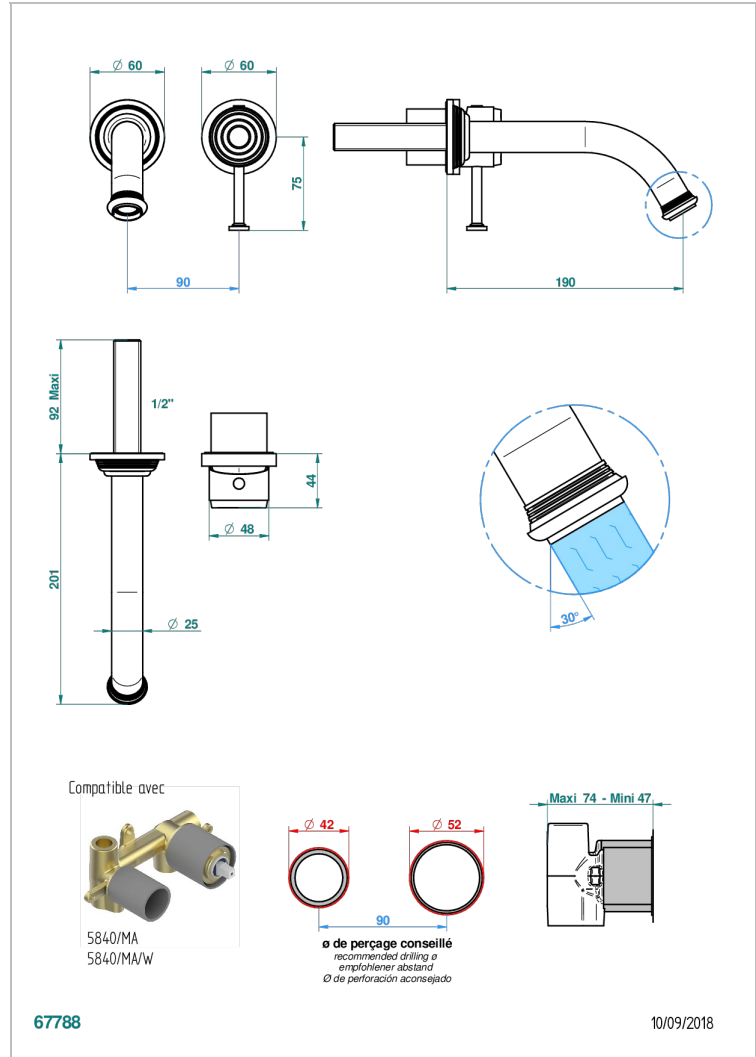

WEST COAST WITH GUILLOCHE DECOR

U9C-6541B

THG
PARIS

Trim only for Built-in basin mixer with spout (two x 1/2" inlets and one 1/2" outlet), without waste

CHARACTERISTIC

- West coast with Guilloché decor
- Trim only for Built-in basin mixer with spout (two x 1/2" inlets and one 1/2" outlet), without waste

TECHNICAL SPECS

- Recommandé : 3 bars (max. 5 bars) - Advised : 43,5 psi (max. 72 psi)
- 8,3 l/min à 3 bars (2.2 gpm at 43.5 psi)

RELATED SKU'S

- Ref. G00-5840/MA/W Rough parts for concealed wall-mounted mixer with 1/2" outlet, for WC douche - WRAS approved