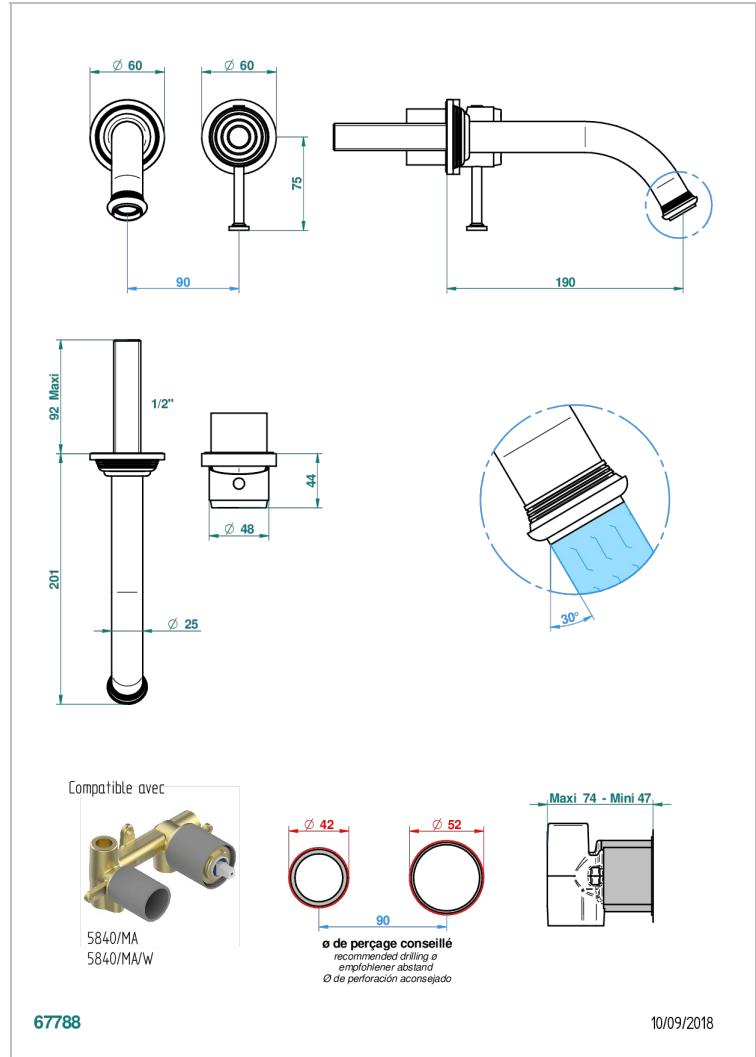

WEST COAST WITH GUILLOCHE DECOR

U9C-6541B

THG[®]
PARIS

Trim only for Built-in basin mixer with spout (two x 1/2" inlets and one 1/2" outlet), without waste

CARACTERÍSTICAS

- West coast with Guilloché decor
- Trim only for Built-in basin mixer with spout (two x 1/2" inlets and one 1/2" outlet), without waste

ESPECIFICACIONES TÉCNICAS

- Recommandé : 3 bars (max. 5 bars) - Advised : 43,5 psi (max. 72 psi)
- 8,3 l/min à 3 bars (2.2 gpm at 43.5 psi)

PRODUCTOS RELACIONADOS

- Ref. G00-5840/MA Parte empotrada para mezclador mural con salida hembra 1/2