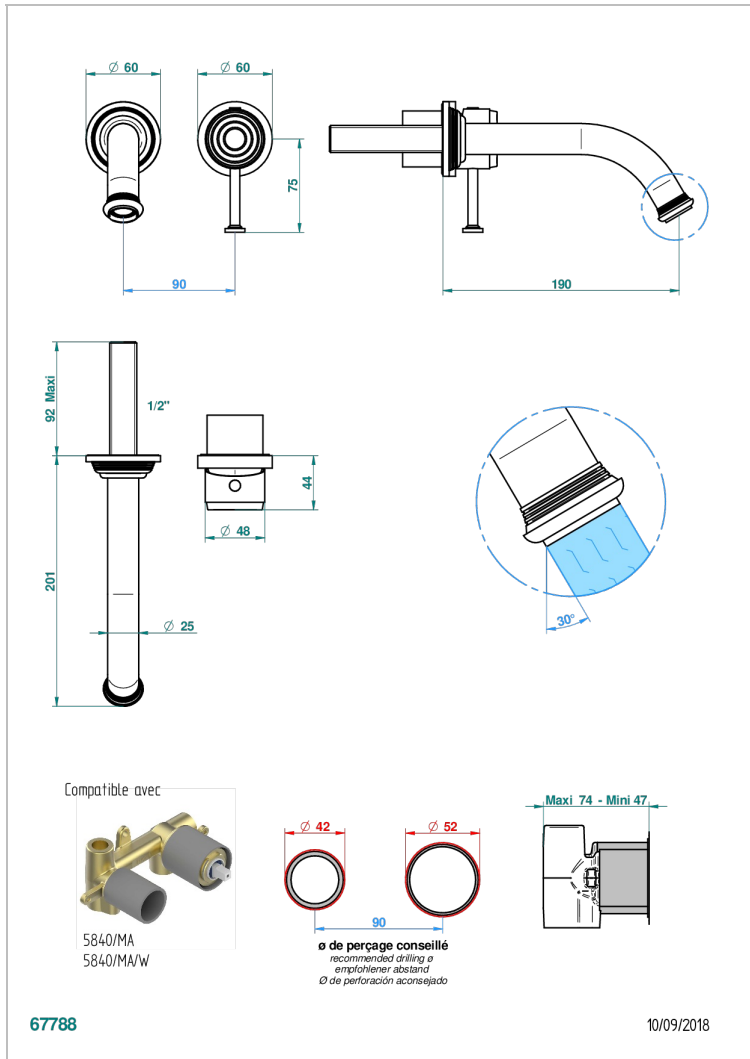

WEST COAST WITH GUILLOCHE DECOR

U9C-6541B

THG
PARIS

Trim only for Built-in basin mixer with spout (two x 1/2" inlets and one 1/2" outlet), without waste

CHARACTERISTIC

- West coast with Guilloché decor
- Trim only for Built-in basin mixer with spout (two x 1/2" inlets and one 1/2" outlet), without waste

TECHNICAL SPECS

- Recommandé : 3 bars (max. 5 bars) - Advised : 43,5 psi (max. 72 psi)
- 8,3 l/min à 3 bars (2.2 gpm at 43.5 psi)

RELATED SKU'S

- Ref. G00-5840/MA Rough parts for concealed wall-mounted mixer with 1/2" outlet