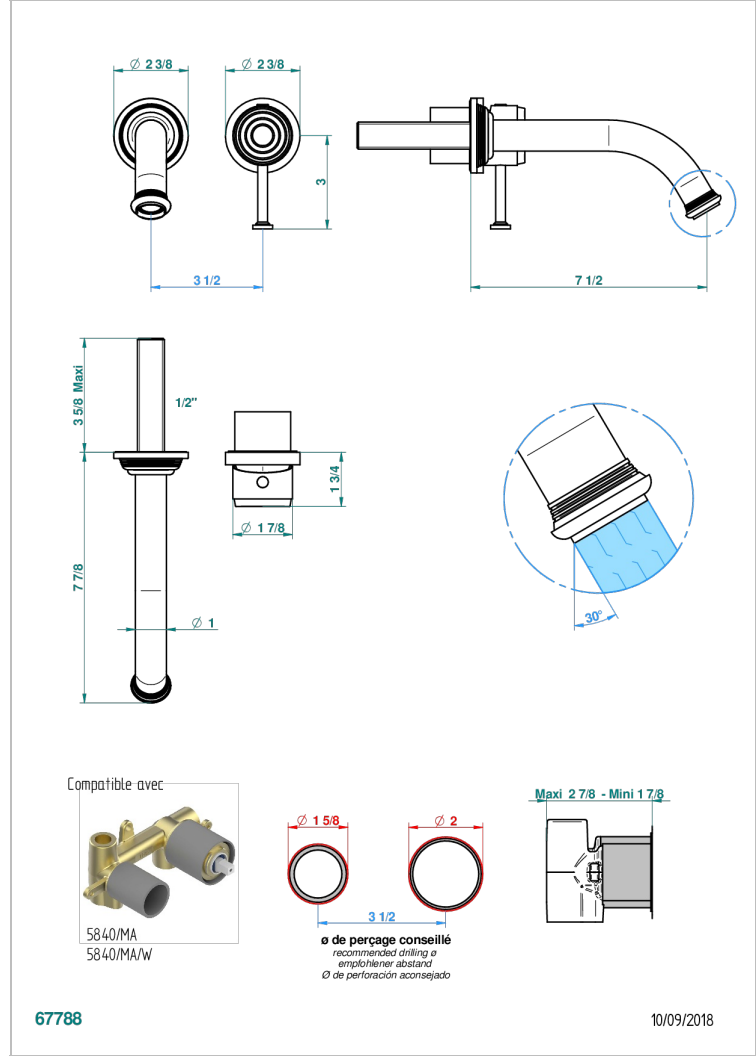

# WEST COAST WITH GUILLOCHE DECOR

U9C-6541B

THG  
PARIS

Trim only for Built-in basin mixer with spout (two x 1/2" inlets and one 1/2" outlet), without waste

## CARACTERÍSTICAS

- West coast with Guilloché decor
- Trim only for Built-in basin mixer with spout (two x 1/2" inlets and one 1/2" outlet), without waste

## PRODUCTOS RELACIONADOS

- Ref. G00-5840/MA Parte empotrada para mezclador mural con salida hembra ½