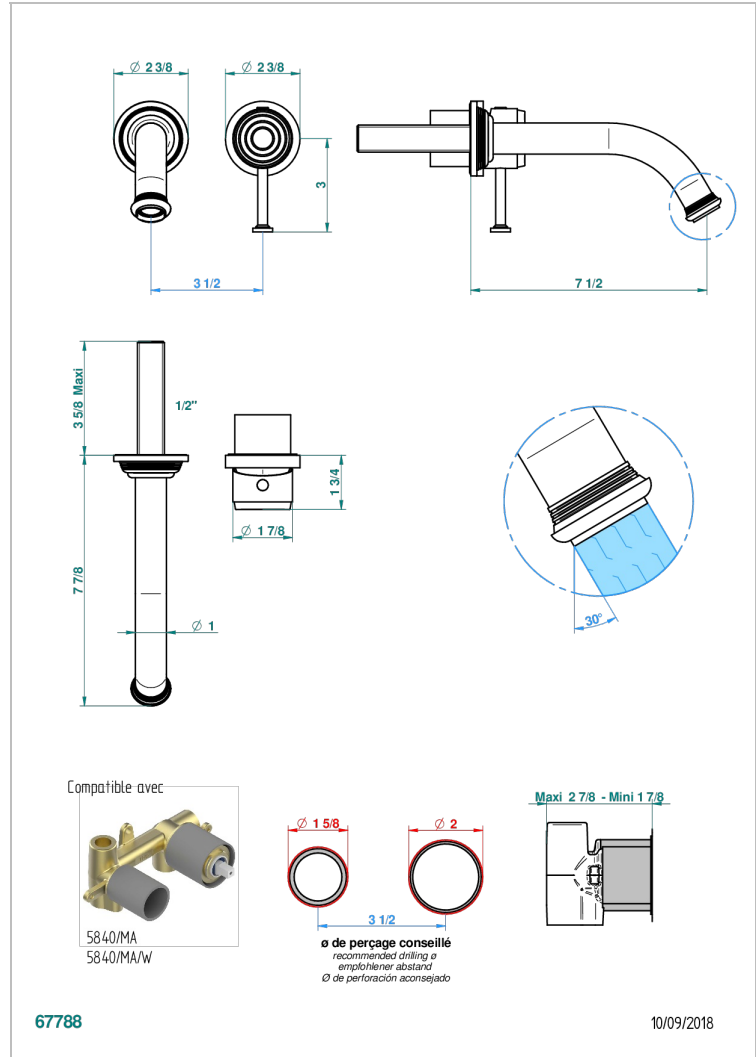

WEST COAST WITH GUILLOCHE DECOR

U9C-6541B

THG[®]
PARIS

Trim only for Built-in basin mixer with spout (two x 1/2" inlets and one 1/2" outlet), without waste

CHARACTERISTIC

- West coast with Guilloché decor
- Trim only for Built-in basin mixer with spout (two x 1/2" inlets and one 1/2" outlet), without waste

TECHNICAL SPECS

- Recommandé : 3 bars (max. 5 bars) - Advised : 43,5 psi (max. 72 psi)
- 8,3 l/min à 3 bars (2.2 gpm at 43.5 psi)

RELATED SKU'S

- Ref. G00-5840/MA Rough parts for concealed wall-mounted mixer with 1/2" outlet