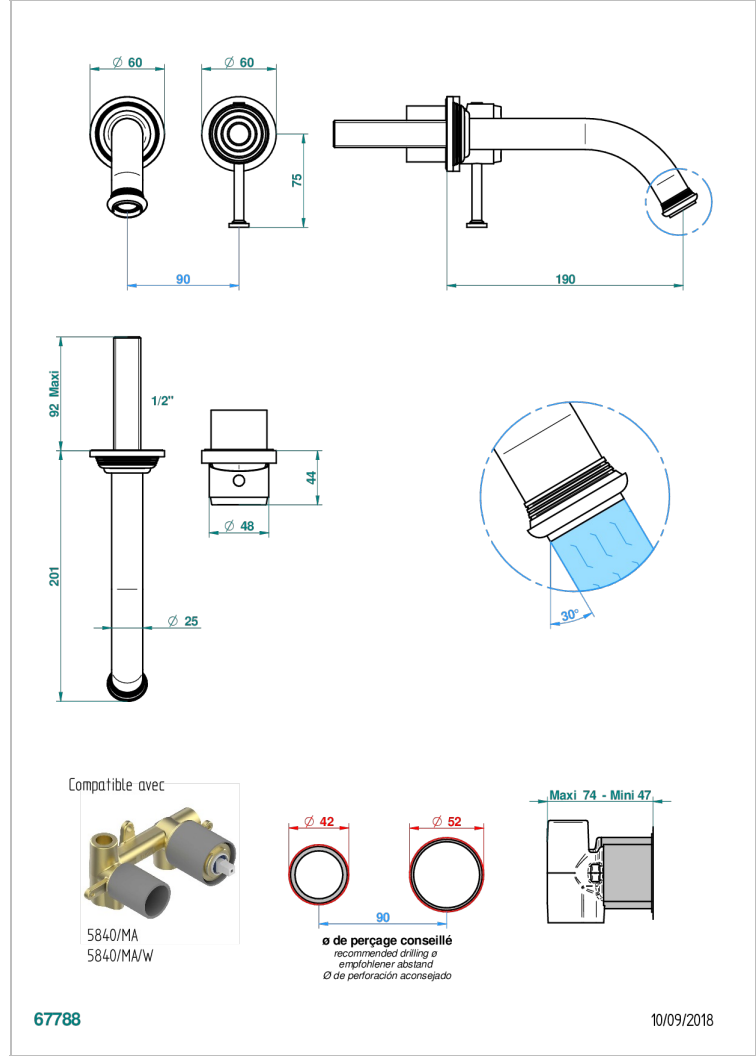

WEST COAST WITH GUILLOCHE DECOR

U9C-6541B

THG[®]
PARIS

Trim only for Built-in basin mixer with spout (two x 1/2" inlets and one 1/2" outlet), without waste

CARACTERÍSTICAS

- West coast with Guilloché decor
- Trim only for Built-in basin mixer with spout (two x 1/2" inlets and one 1/2" outlet), without waste

ESPECIFICACIONES TÉCNICAS

- Recommandé : 3 bars (max. 5 bars) - Advised : 43,5 psi (max. 72 psi)
- 8,3 l/min à 3 bars (2.2 gpm at 43.5 psi)

PRODUCTOS RELACIONADOS

- Ref. G00-5840/MA Parte empotrada para mezclador mural con salida hembra 1/2