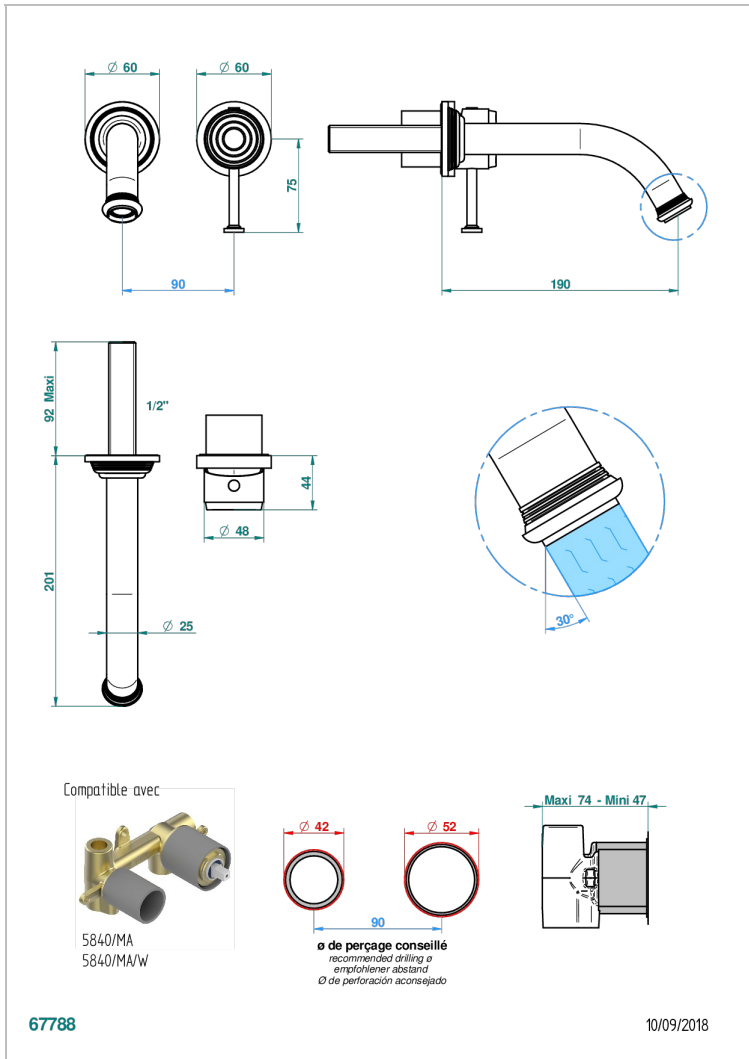

# WEST COAST WITH GUILLOCHE DECOR

U9C-6541B

THG  
PARIS

Trim only for Built-in basin mixer with spout (two x 1/2" inlets and one 1/2" outlet), without waste

## CHARACTERISTIC

- West coast with Guilloché decor
- Trim only for Built-in basin mixer with spout (two x 1/2" inlets and one 1/2" outlet), without waste

## RELATED SKU'S

- Ref. G00-5840/MA Rough parts for concealed wall-mounted mixer with 1/2" outlet