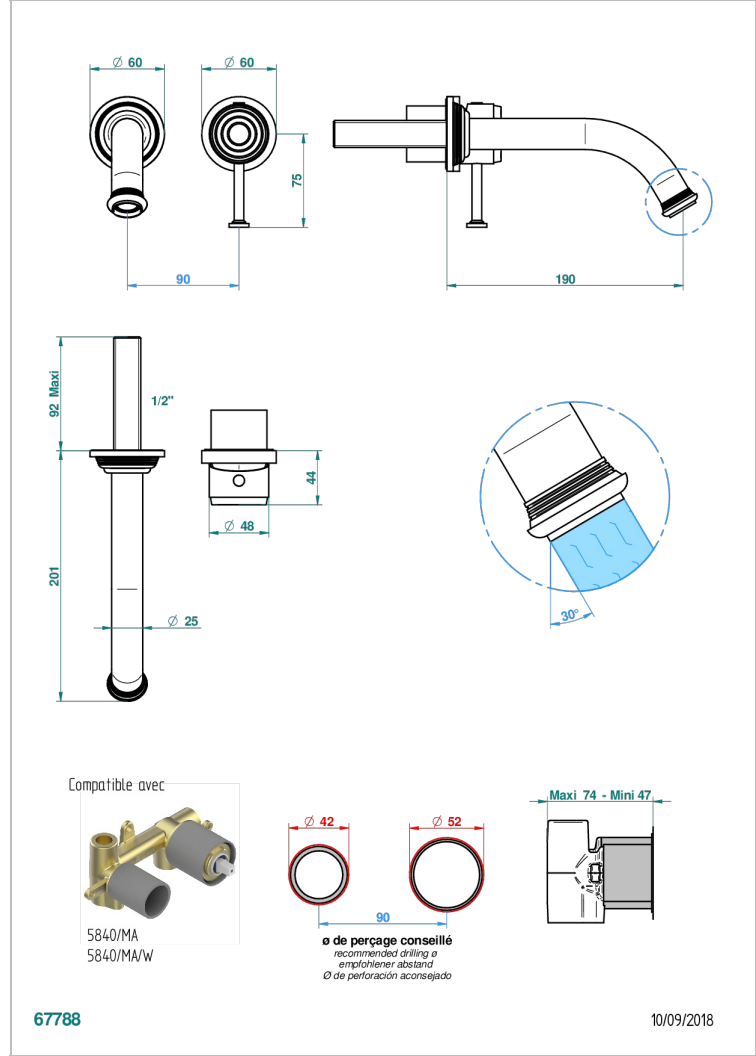

WEST COAST WITH GUILLOCHE DECOR

U9C-6541B

THG
PARIS

Trim only for Built-in basin mixer with spout (two x 1/2" inlets and one 1/2" outlet), without waste

特色

- West coast with Guilloché decor
- Trim only for Built-in basin mixer with spout (two x 1/2" inlets and one 1/2" outlet), without waste

技术特征

- Recommandé : 3 bars (max. 5 bars) - Advised : 43,5 psi (max. 72 psi)
- 8,3 l/min à 3 bars (2.2 gpm at 43.5 psi)

相关的SKU

- Ref. G00-5840/MA 卫浴套装, 含: 入墙式弯管出水管, 1米25强化软管, 触控式花洒和托勾, 美国标准

可选饰面

Black ceram - D30
Blush PVD - H62
Graphite PVD - H64
Matt Umber PVD - H67
Matt blush PVD - H60
Matt graphite PVD - H65