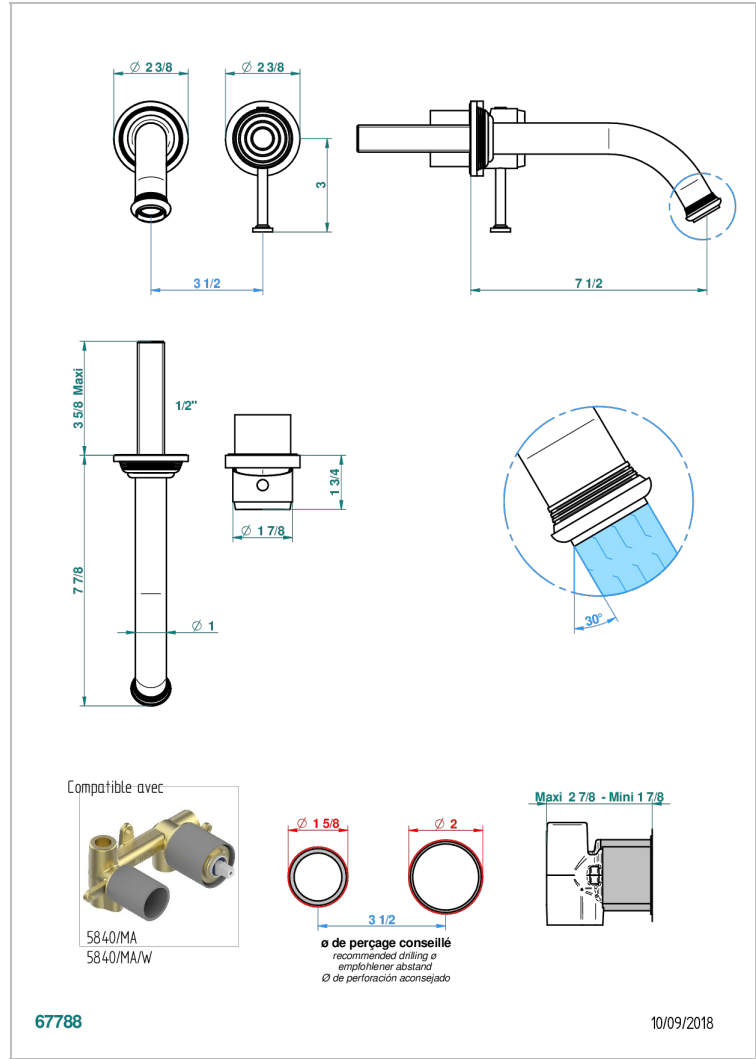

WEST COAST WITH GUILLOCHE DECOR

U9C-6541B

Trim only for Built-in basin mixer with spout (two x 1/2" inlets and one 1/2" outlet), without waste

特色

- West coast with Guilloché decor
- Trim only for Built-in basin mixer with spout (two x 1/2" inlets and one 1/2" outlet), without waste

技术特征

- Recommandé : 3 bars (max. 5 bars) - Advised : 43,5 psi (max. 72 psi)
- 8,3 l/min à 3 bars (2.2 gpm at 43.5 psi)

相关的SKU

- Ref. G00-5840/MA 卫浴套装, 含: 入墙式弯管出水管, 1米25强化软管, 触控式花洒和托勾, 美国标准

可选饰面

Black ceram - D30
Blush PVD - H62
Graphite PVD - H64
Matt Umber PVD - H67
Matt blush PVD - H60
Matt graphite PVD - H65