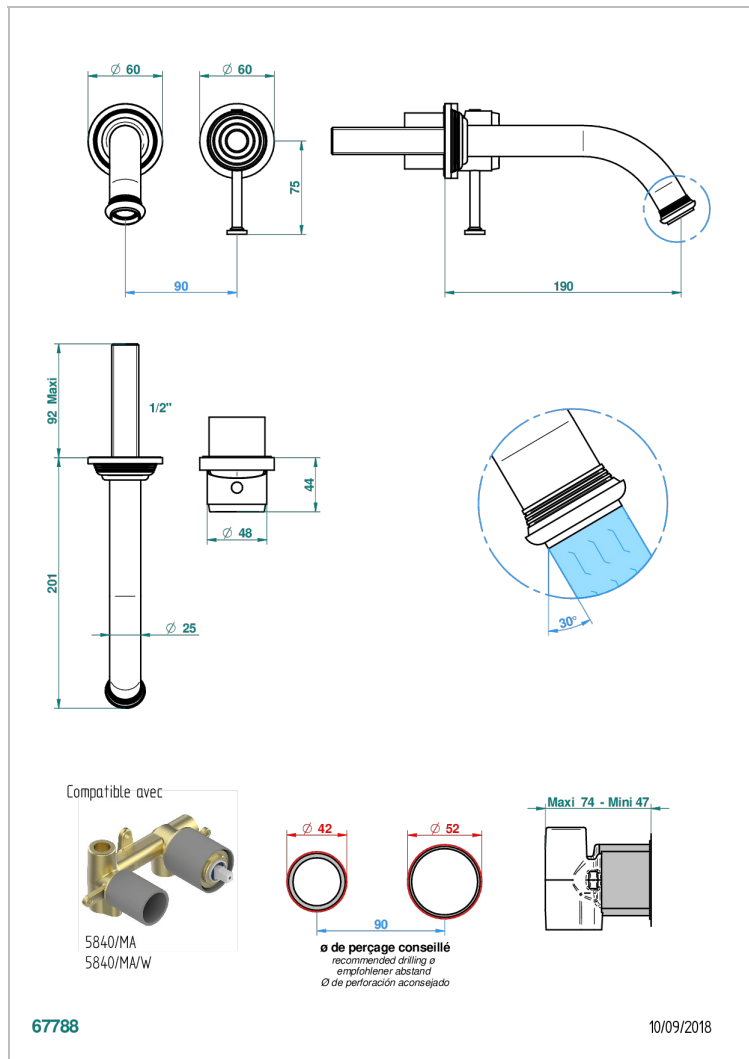

WEST COAST METAL WITH LEVER

U9B-6541B

THG
PARIS

Trim only for Built-in basin mixer with spout (two x 1/2" inlets and one 1/2" outlet), without waste

CARACTERÍSTICAS

- West Coast Metal with lever
- Trim only for Built-in basin mixer with spout (two x 1/2" inlets and one 1/2" outlet), without waste

ESPECIFICACIONES TÉCNICAS

- Recommandé : 3 bars (max. 5 bars) - Advised : 43,5 psi (max. 72 psi)
- 8,3 l/min à 3 bars (2.2 gpm at 43.5 psi)

PRODUCTOS RELACIONADOS

- Ref. G00-5840/MAUS Rough parts for concealed wall-mounted mixer with 1/2" outlet