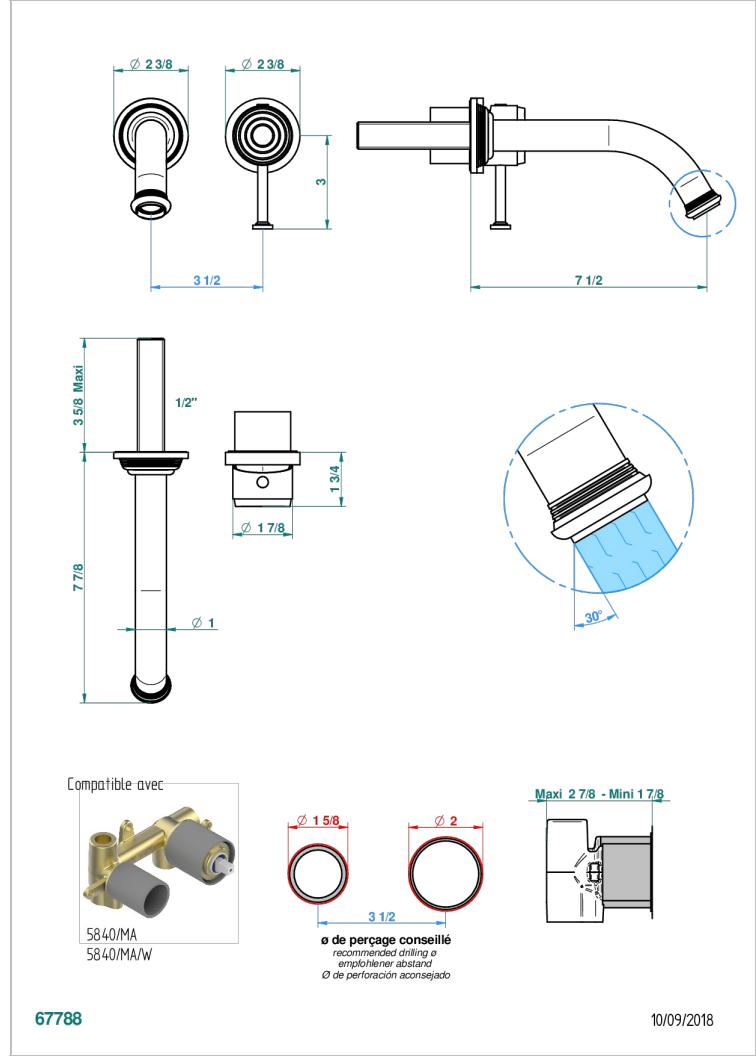

WEST COAST METAL WITH LEVER

U9B-6541B

THG
PARIS

Trim only for Built-in basin mixer with spout (two x 1/2" inlets and one 1/2" outlet), without waste

CARACTERÍSTICAS

- West Coast Metal with lever
- Trim only for Built-in basin mixer with spout (two x 1/2" inlets and one 1/2" outlet), without waste

ESPECIFICACIONES TÉCNICAS

- Recommandé : 3 bars (max. 5 bars) - Advised : 43,5 psi (max. 72 psi)
- 8,3 l/min à 3 bars (2.2 gpm at 43.5 psi)

PRODUCTOS RELACIONADOS

- Ref. G00-5840/MAUS Rough parts for concealed wall-mounted mixer with 1/2" outlet