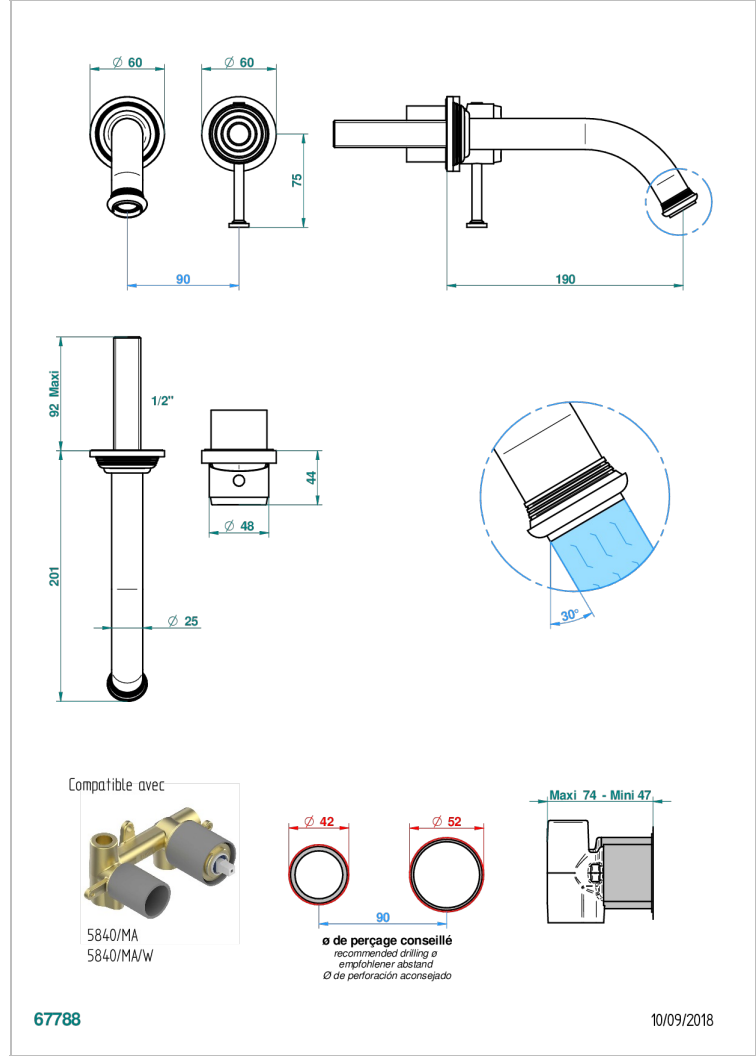

WEST COAST METAL WITH LEVER

U9B-6541B

THG
PARIS

Trim only for Built-in basin mixer with spout (two x 1/2" inlets and one 1/2" outlet), without waste

CHARACTERISTIC

- West Coast Metal with lever
- Trim only for Built-in basin mixer with spout (two x 1/2" inlets and one 1/2" outlet), without waste

TECHNICAL SPECS

- Recommandé : 3 bars (max. 5 bars) - Advised : 43,5 psi (max. 72 psi)
- 8,3 l/min à 3 bars (2.2 gpm at 43.5 psi)

RELATED SKU'S

- Ref. G00-5840/MA/W Rough parts for concealed wall-mounted mixer with 1/2" outlet, for WC douche - WRAS approved