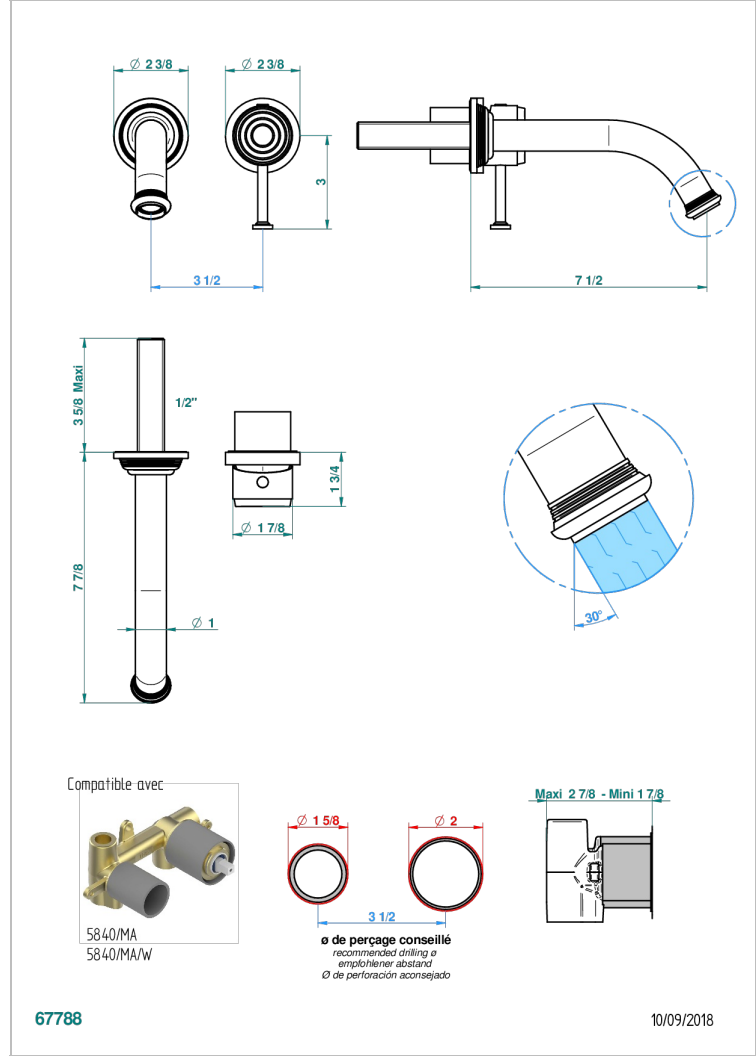

WEST COAST METAL WITH LEVER

U9B-6541B

THG
PARIS

Trim only for Built-in basin mixer with spout (two x 1/2" inlets and one 1/2" outlet), without waste

CHARACTERISTIC

- West Coast Metal with lever
- Trim only for Built-in basin mixer with spout (two x 1/2" inlets and one 1/2" outlet), without waste

TECHNICAL SPECS

- Recommandé : 3 bars (max. 5 bars) - Advised : 43,5 psi (max. 72 psi)
- 8,3 l/min à 3 bars (2.2 gpm at 43.5 psi)

RELATED SKU'S

- Ref. G00-5840/MA/W Rough parts for concealed wall-mounted mixer with 1/2" outlet, for WC douche - WRAS approved