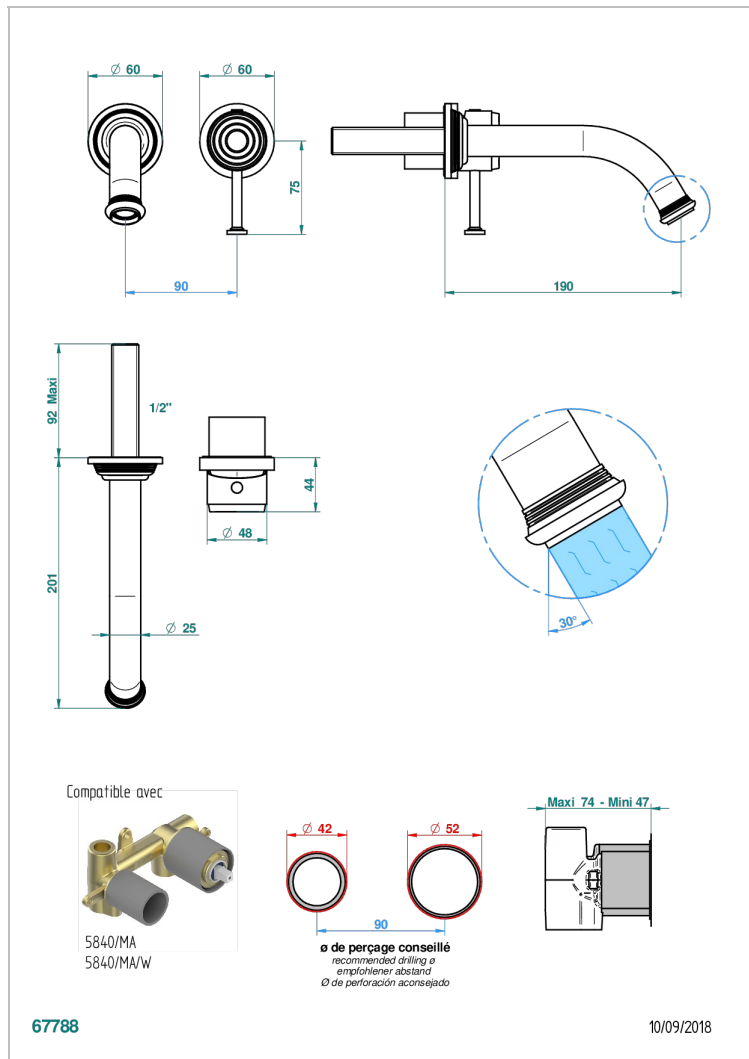

WEST COAST METAL WITH LEVER

U9B-6541B

THG
PARIS

Trim only for Built-in basin mixer with spout (two x 1/2" inlets and one 1/2" outlet), without waste

CARACTERÍSTICAS

- West Coast Metal with lever
- Trim only for Built-in basin mixer with spout (two x 1/2" inlets and one 1/2" outlet), without waste

ESPECIFICACIONES TÉCNICAS

- Reconnaté : 3 bars (max. 5 bars) - Advised : 43,5 psi (max. 72 psi)
- 8,3 l/min à 3 bars (2.2 gpm at 43.5 psi)

PRODUCTOS RELACIONADOS

- Ref. G00-5840/MA Parte empotrada para mezclador mural con salida hembra 1/2