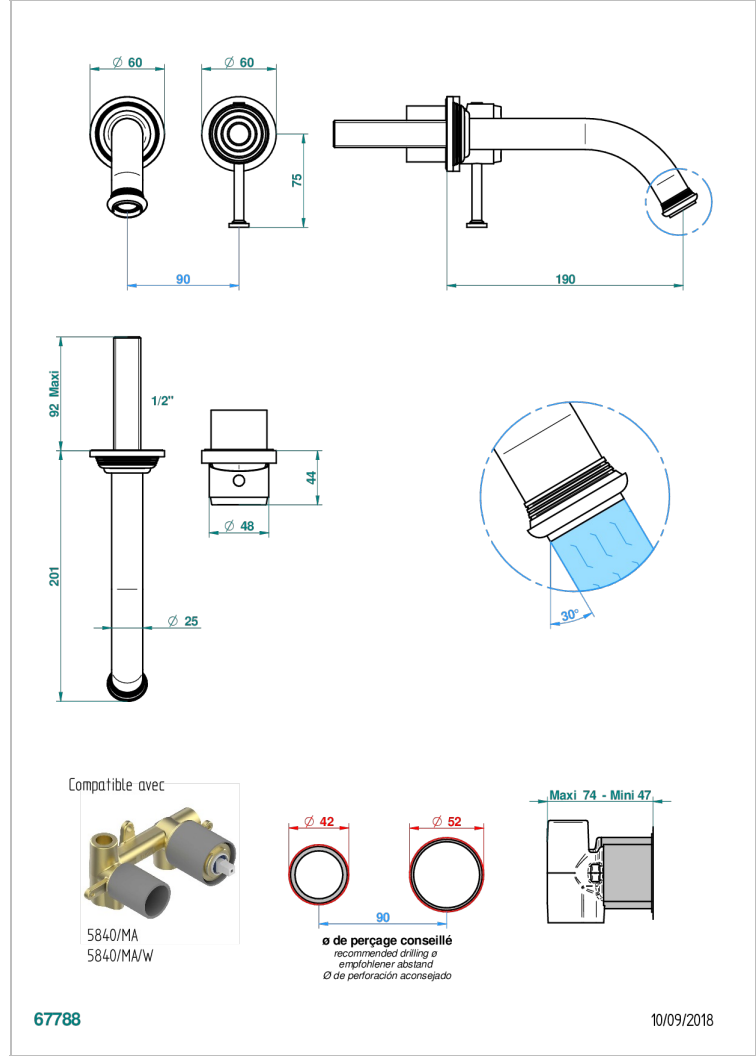

Trim only for Built-in basin mixer with spout (two x 1/2" inlets and one 1/2" outlet), without waste

CARACTERÍSTICAS

- West Coast Metal
- Trim only for Built-in basin mixer with spout (two x 1/2" inlets and one 1/2" outlet), without waste

ESPECIFICACIONES TÉCNICAS

- Recommandé : 3 bars (max. 5 bars) - Advised : 43,5 psi (max. 72 psi)
- 8,3 l/min à 3 bars (2.2 gpm at 43.5 psi)

PRODUCTOS RELACIONADOS

- Ref. G00-5840/MAUS Rough parts for concealed wall-mounted mixer with 1/2" outlet