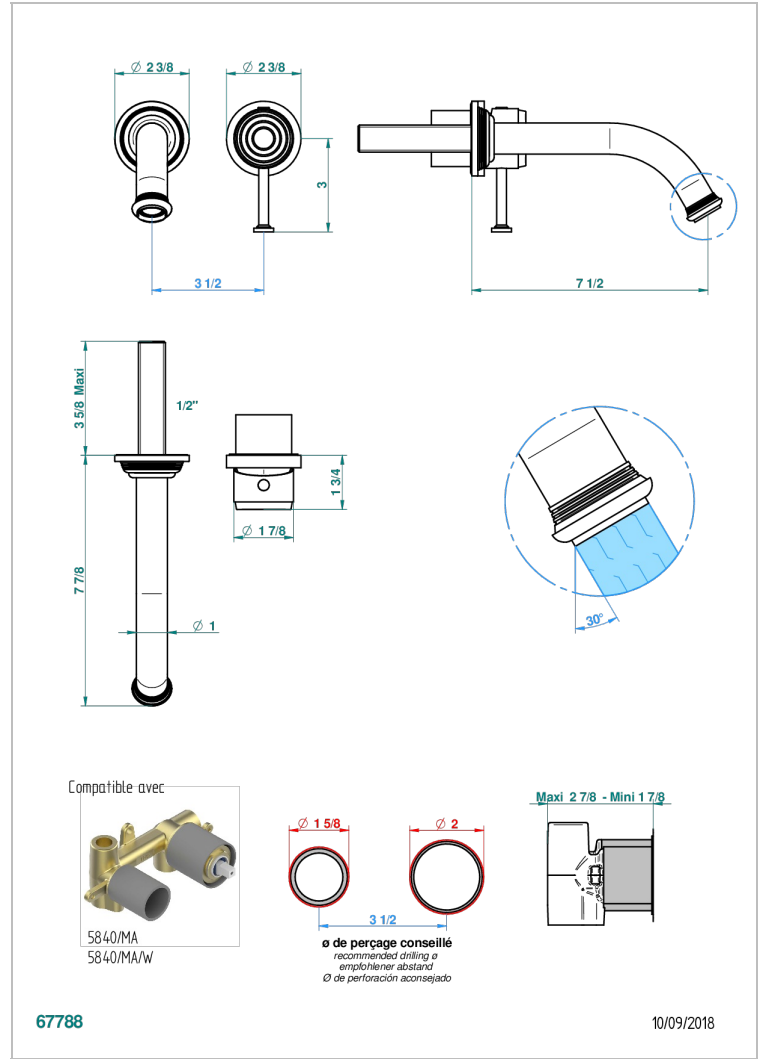

Trim only for Built-in basin mixer with spout (two x 1/2" inlets and one 1/2" outlet), without waste

CARACTERÍSTICAS

- West Coast Metal
- Trim only for Built-in basin mixer with spout (two x 1/2" inlets and one 1/2" outlet), without waste

ESPECIFICACIONES TÉCNICAS

- Recommandé : 3 bars (max. 5 bars) - Advised : 43,5 psi (max. 72 psi)
- 8,3 l/min à 3 bars (2.2 gpm at 43.5 psi)

PRODUCTOS RELACIONADOS

- Ref. G00-5840/MAUS Rough parts for concealed wall-mounted mixer with 1/2" outlet