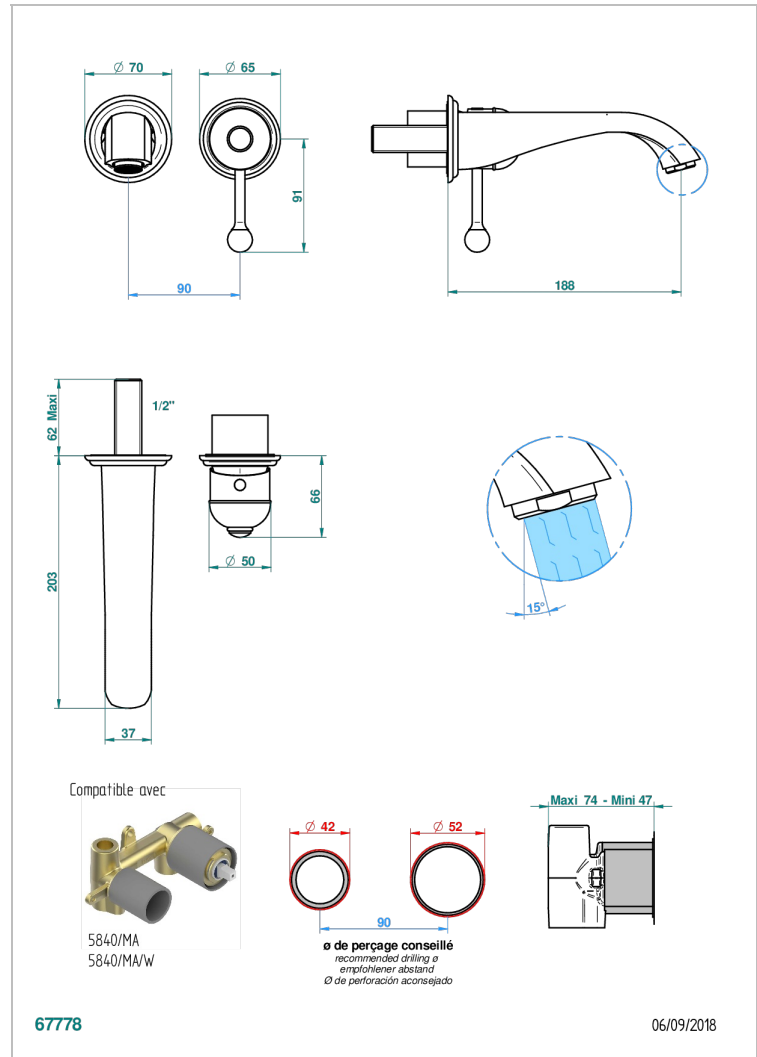

Trim only for Built-in basin mixer with spout (two x 1/2" inlets and one 1/2" outlet), without waste

CARACTERÍSTICAS

- Duomo
- Trim only for Built-in basin mixer with spout (two x 1/2" inlets and one 1/2" outlet), without waste

PRODUCTOS RELACIONADOS

- Ref. G00-5840/MAUS Rough parts for concealed wall-mounted mixer with 1/2" outlet

ACABADOS DISPONIBLES

Bronce claro - D01
Cerámica negra mate - D30
Cobre viejo mate - H07
Cromo - A02
Cromo / dorado - G02
Cromo mate - C02