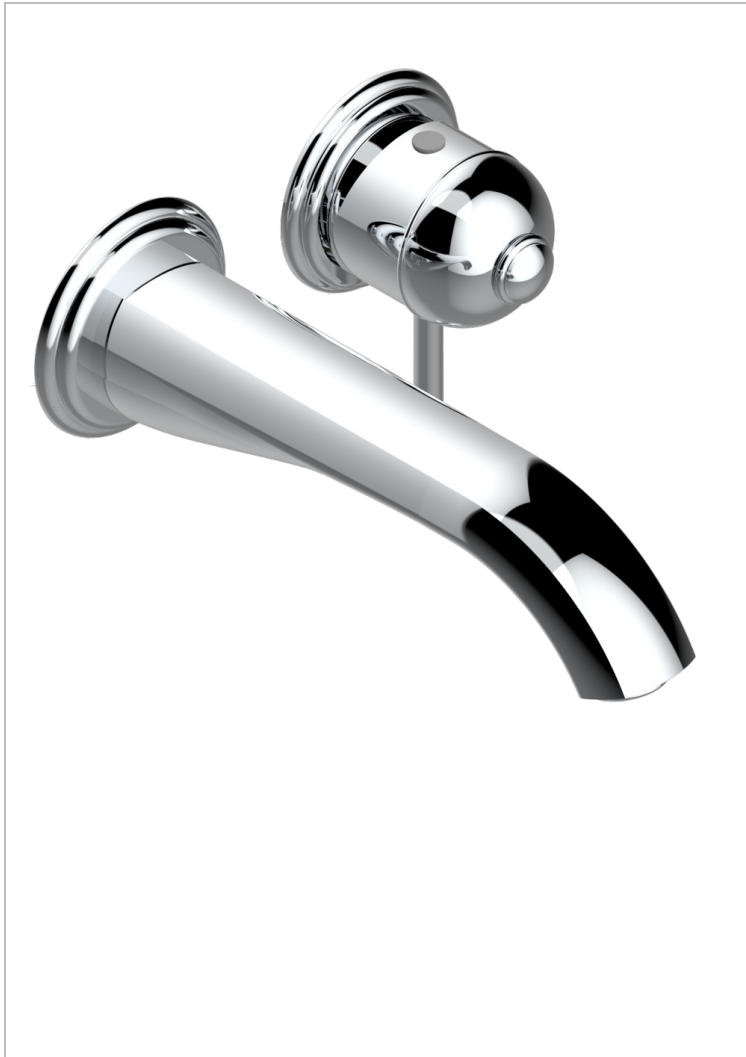

Trim only for Built-in basin mixer with spout (two x 1/2" inlets and one 1/2" outlet), without waste

CARACTERÍSTICAS

- Duomo
- Trim only for Built-in basin mixer with spout (two x 1/2" inlets and one 1/2" outlet), without waste

PRODUCTOS RELACIONADOS

- Ref. G00-5840/MAUS Rough parts for concealed wall-mounted mixer with 1/2" outlet

ACABADOS DISPONIBLES

Bronce claro - D01
Cerámica negra mate - D30
Cobre viejo mate - H07
Cromo - A02
Cromo / dorado - G02
Cromo mate - C02

Dorado - F01
Dorado mate - F07
Dorado pálido - F30
Dorado pálido mate (sin barniz) - F31
Níquel - B01
Níquel mate - C01

Níquel viejo - H28
Pvd blush - H62
Pvd blush mate - H60
Pvd color latón - H49
Pvd color latón mate - H50
Pvd color níquel - H55