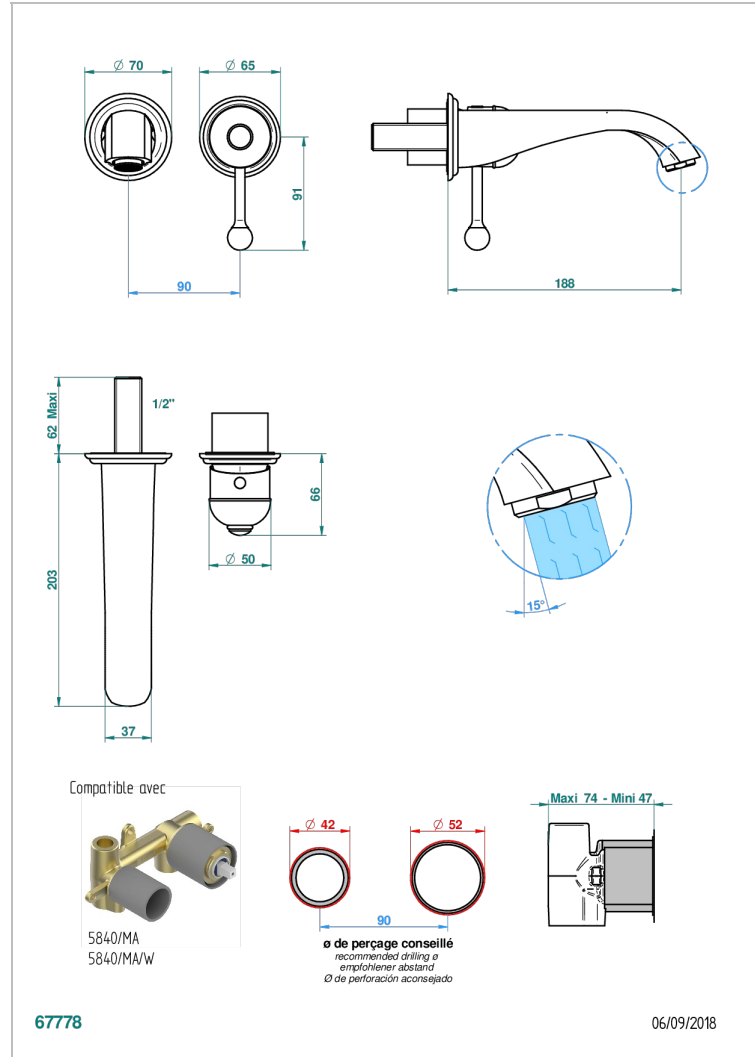

Trim only for Built-in basin mixer with spout (two x 1/2" inlets and one 1/2" outlet), without waste

CHARACTERISTIC

- Duomo
- Trim only for Built-in basin mixer with spout (two x 1/2" inlets and one 1/2" outlet), without waste

RELATED SKU'S

- Ref. G00-5840/MAUS Rough parts for concealed wall-mounted mixer with 1/2" outlet

AVAILABLE FINITIONS

Black ceram - D30
 Blush PVD - H62
 Brass color PVD - H49
 Brown bronze color PVD - F33
 Chrome polished - A02
 Chrome polished / gold polished - G02