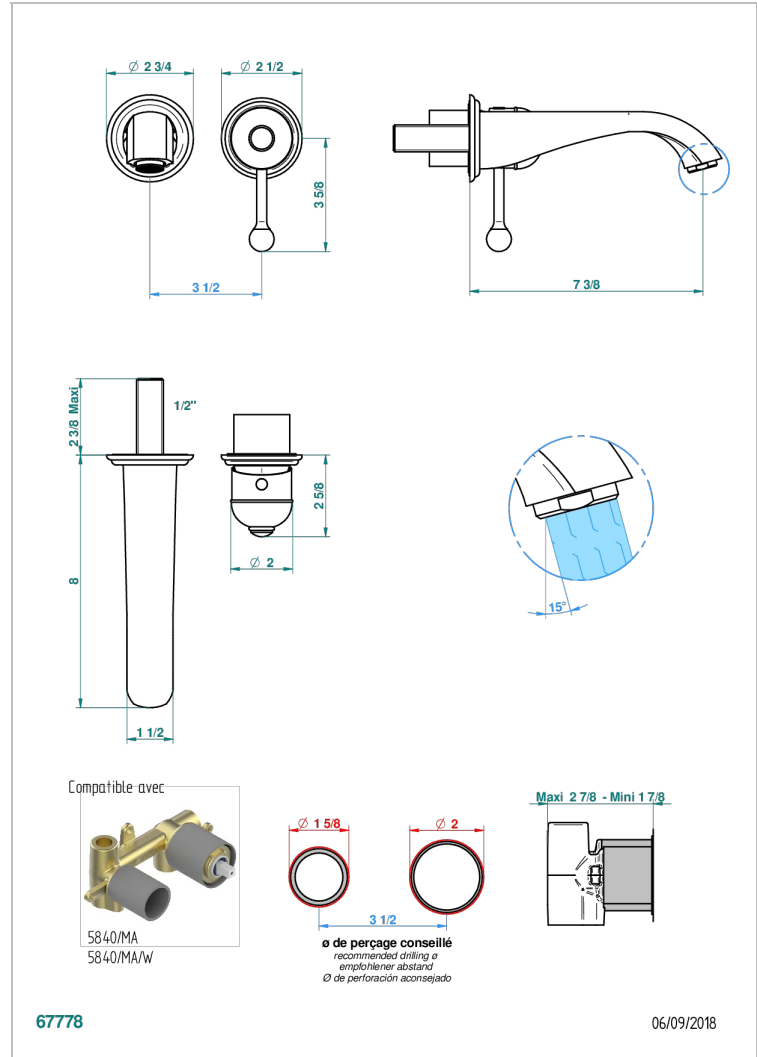

Trim only for Built-in basin mixer with spout (two x 1/2" inlets and one 1/2" outlet), without waste

CARACTERÍSTICAS

- Duomo
- Trim only for Built-in basin mixer with spout (two x 1/2" inlets and one 1/2" outlet), without waste

PRODUCTOS RELACIONADOS

- Ref. G00-5840/MAUS Rough parts for concealed wall-mounted mixer with 1/2" outlet

ACABADOS DISPONIBLES

Bronce claro - D01
 Cerámica negra mate - D30
 Cobre viejo mate - H07
 Cromo - A02
 Cromo / dorado - G02
 Cromo mate - C02