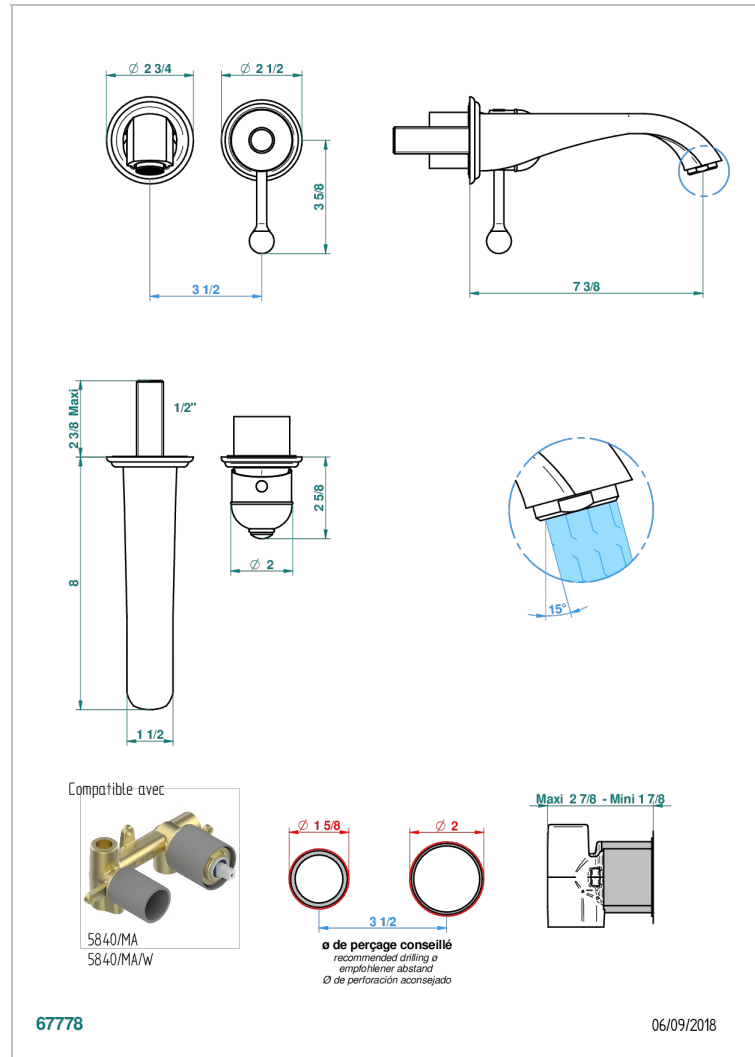

Trim only for Built-in basin mixer with spout (two x 1/2" inlets and one 1/2" outlet), without waste

CHARACTERISTIC

- Duomo
- Trim only for Built-in basin mixer with spout (two x 1/2" inlets and one 1/2" outlet), without waste

RELATED SKU'S

- Ref. G00-5840/MAUS Rough parts for concealed wall-mounted mixer with 1/2" outlet

AVAILABLE FINITIONS

Black ceram - D30
Blush PVD - H62
Brass color PVD - H49
Brown bronze color PVD - F33
Chrome polished - A02
Chrome polished / gold polished - G02