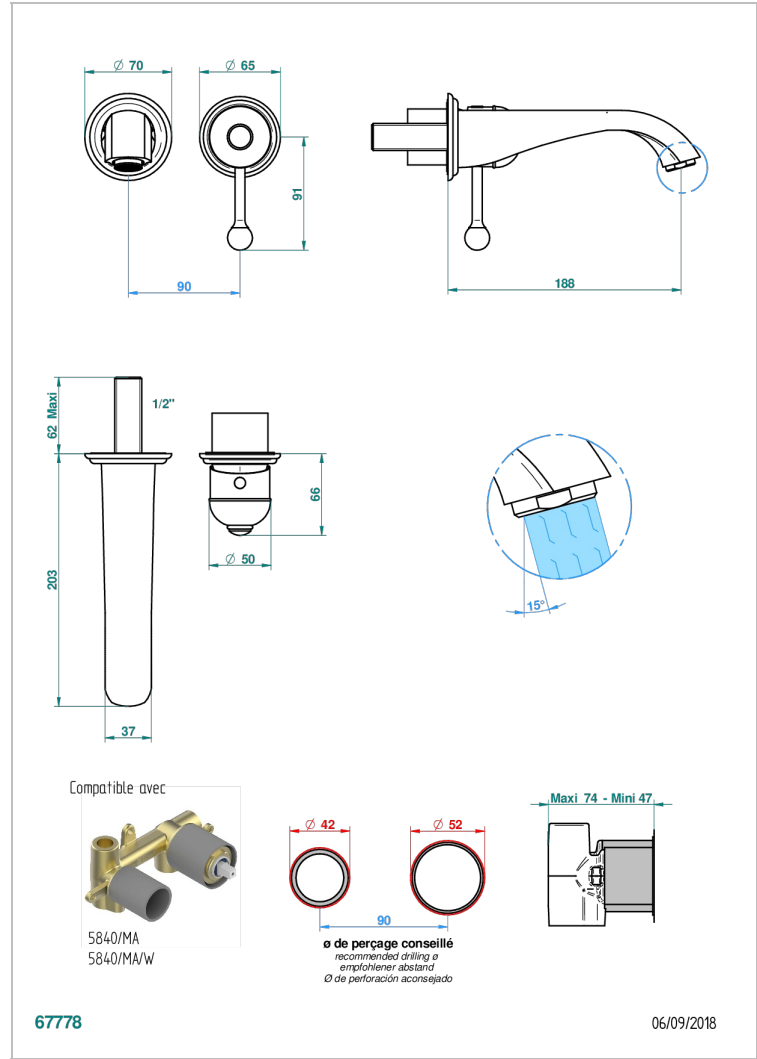

Trim only for Built-in basin mixer with spout (two x 1/2" inlets and one 1/2" outlet), without waste

CHARACTERISTIC

- Duomo
- Trim only for Built-in basin mixer with spout (two x 1/2" inlets and one 1/2" outlet), without waste

RELATED SKU'S

- Ref. G00-5840/MA/W Rough parts for concealed wall-mounted mixer with 1/2" outlet, for WC douche - WRAS approved

AVAILABLE FINITIONS

Antique nickel - H28
Black ceram - D30
Blush PVD - H62
Brass color PVD - H49
Brown bronze color PVD - F33
Gold color PVD - H52

Nickel color PVD - H55
Polished chrome (color finish) - A02
Polished chrome / Polished gold (color finish) - G02
Polished gold (color finish) - F01
Polished nickel - B01
Soft gold - F30

Soft matt gold - F31
Umber PVD - H66
Varnished matt antique red copper (color finish) - H07