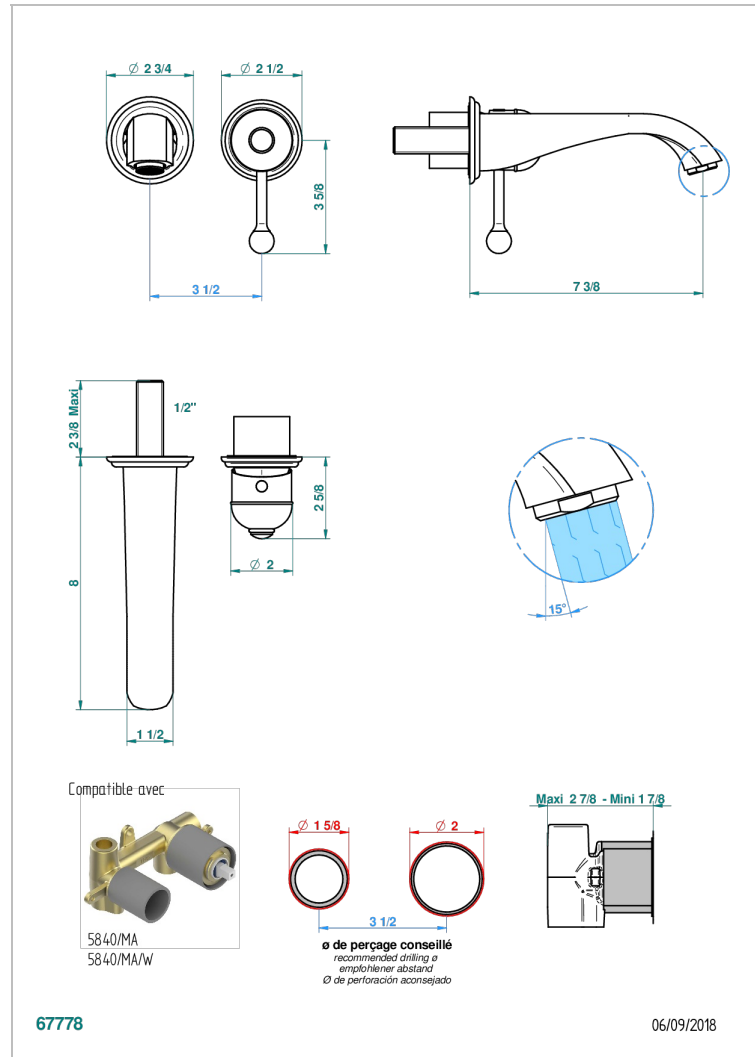

Trim only for Built-in basin mixer with spout (two x 1/2" inlets and one 1/2" outlet), without waste

CHARACTERISTIC

- Duomo
- Trim only for Built-in basin mixer with spout (two x 1/2" inlets and one 1/2" outlet), without waste

RELATED SKU'S

- Ref. G00-5840/MA/W Rough parts for concealed wall-mounted mixer with 1/2" outlet, for WC douche - WRAS approved

AVAILABLE FINITIONS

Antique nickel - H28
Black ceram - D30
Blush PVD - H62
Brass color PVD - H49
Brown bronze color PVD - F33
Gold color PVD - H52

Nickel color PVD - H55
Polished chrome (color finish) - A02
Polished chrome / Polished gold (color finish) - G02
Polished gold (color finish) - F01
Polished nickel - B01
Soft gold - F30

Soft matt gold - F31
Umber PVD - H66
Varnished matt antique red copper (color finish) - H07