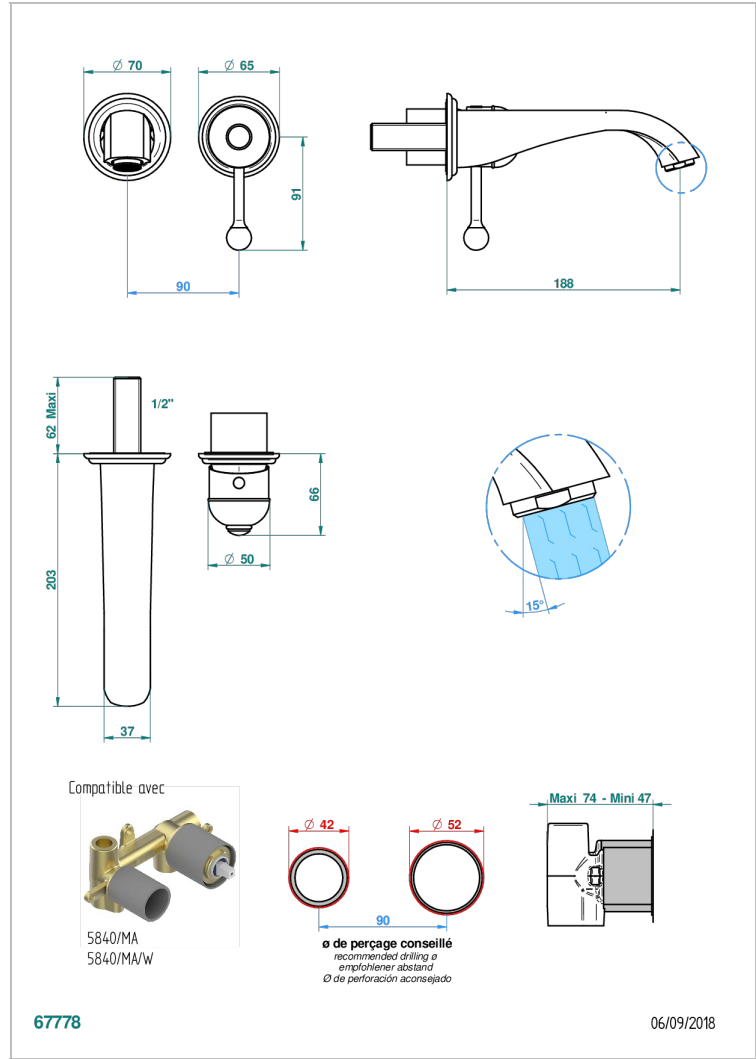

Trim only for Built-in basin mixer with spout (two x 1/2" inlets and one 1/2" outlet), without waste

### CARACTERÍSTICAS

- Duomo
- Trim only for Built-in basin mixer with spout (two x 1/2" inlets and one 1/2" outlet), without waste

### PRODUCTOS RELACIONADOS

- Ref. G00-5840/MA Parte empotrada para mezclador mural con salida hembra 1/2