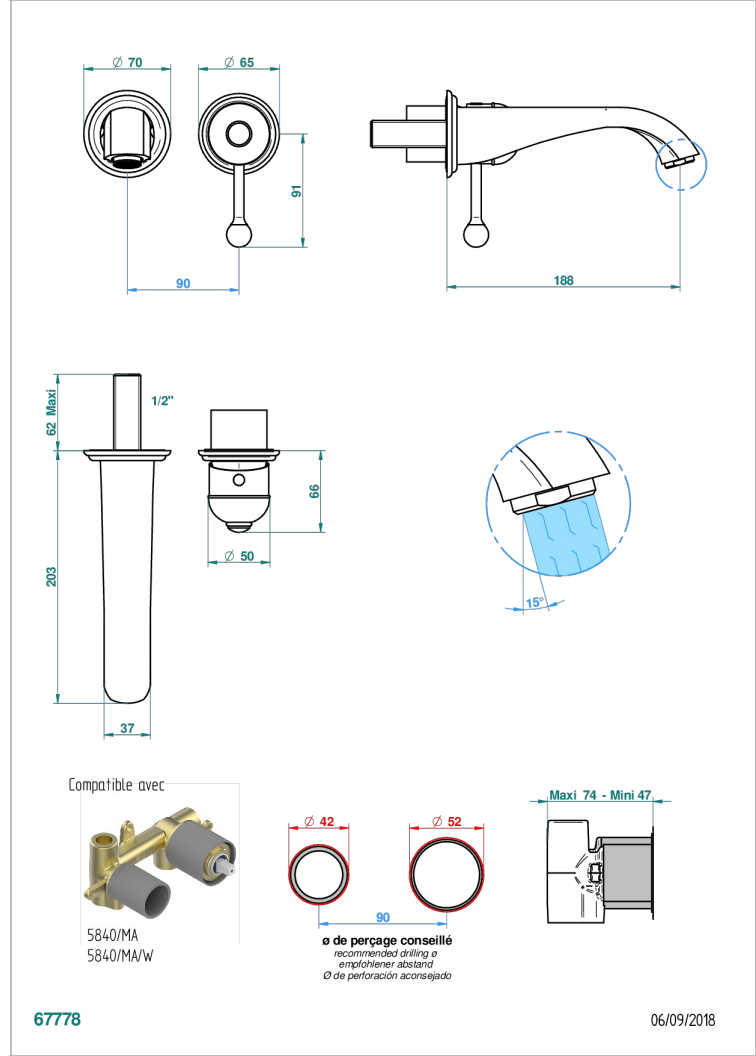

Trim only for Built-in basin mixer with spout (two x 1/2" inlets and one 1/2" outlet), without waste

CHARACTERISTIC

- Duomo
- Trim only for Built-in basin mixer with spout (two x 1/2" inlets and one 1/2" outlet), without waste

RELATED SKU'S

- Ref. G00-5840/MA Rough parts for concealed wall-mounted mixer with 1/2" outlet

AVAILABLE FINITIONS

Antique nickel - H28
Black ceram - D30
Blush PVD - H62
Brass color PVD - H49
Brown bronze color PVD - F33
Gold color PVD - H52

Nickel color PVD - H55
Polished chrome (color finish) - A02
Polished chrome / Polished gold (color finish) - G02
Polished gold (color finish) - F01
Polished nickel - B01
Soft gold - F30

Soft matt gold - F31
Umber PVD - H66
Varnished matt antique red copper (color finish) - H07