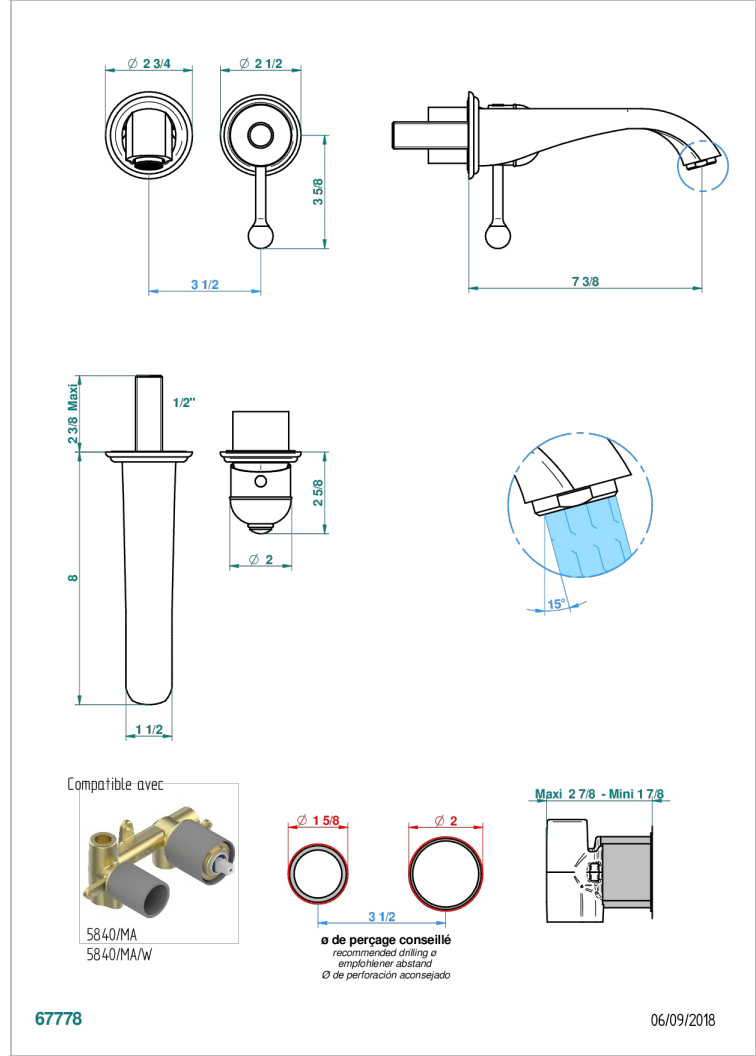

Trim only for Built-in basin mixer with spout (two x 1/2" inlets and one 1/2" outlet), without waste

67778

06/09/2018

CARACTERÍSTICAS

- Duomo
- Trim only for Built-in basin mixer with spout (two x 1/2" inlets and one 1/2" outlet), without waste

PRODUCTOS RELACIONADOS

- Ref. G00-5840/MA Parte empotrada para mezclador mural con salida hembra 1/2

ACABADOS DISPONIBLES

Bronce claro - D01
Cerámica negra mate - D30
Cobre viejo mate - H07
Cromo - A02
Cromo / dorado - G02
Cromo mate - C02