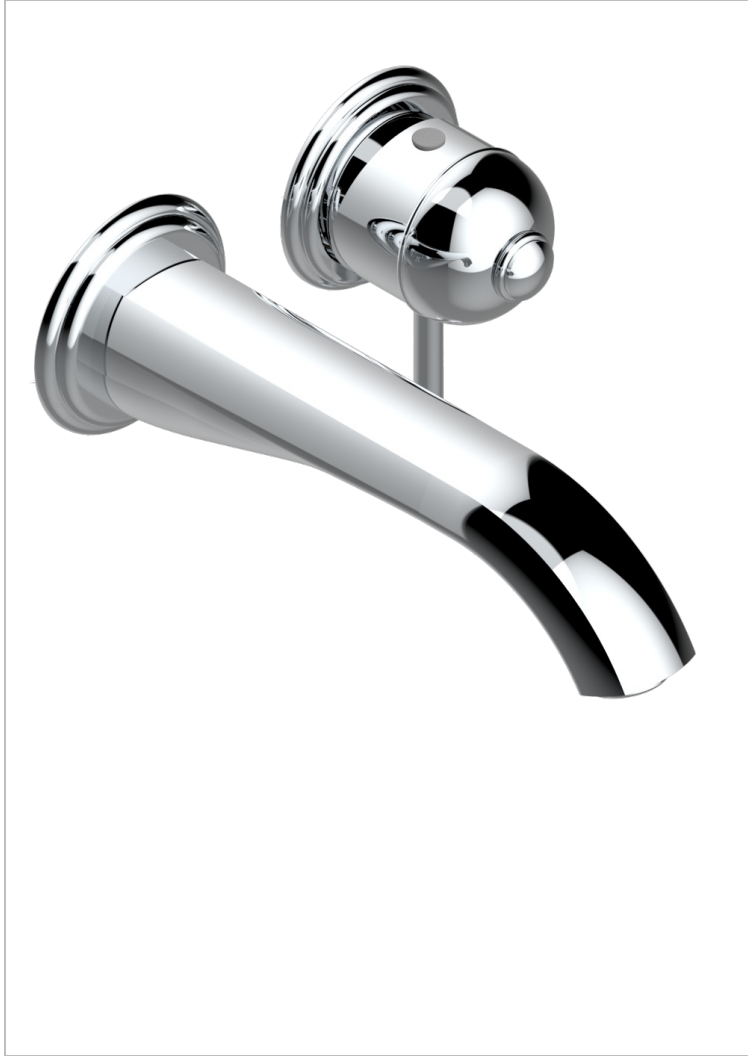

Trim only for Built-in basin mixer with spout (two x 1/2" inlets and one 1/2" outlet), without waste

CHARACTERISTIC

- Duomo
- Trim only for Built-in basin mixer with spout (two x 1/2" inlets and one 1/2" outlet), without waste

RELATED SKU'S

- Ref. G00-5840/MA Rough parts for concealed wall-mounted mixer with 1/2" outlet

AVAILABLE FINITIONS

Antique nickel - H28
Black ceram - D30
Blush PVD - H62
Brass color PVD - H49
Brown bronze color PVD - F33
Gold color PVD - H52

Nickel color PVD - H55
Polished chrome (color finish) - A02
Polished chrome / Polished gold (color finish) - G02
Polished gold (color finish) - F01
Polished nickel - B01
Soft gold - F30

Soft matt gold - F31
Umber PVD - H66
Varnished matt antique red copper (color finish) - H07