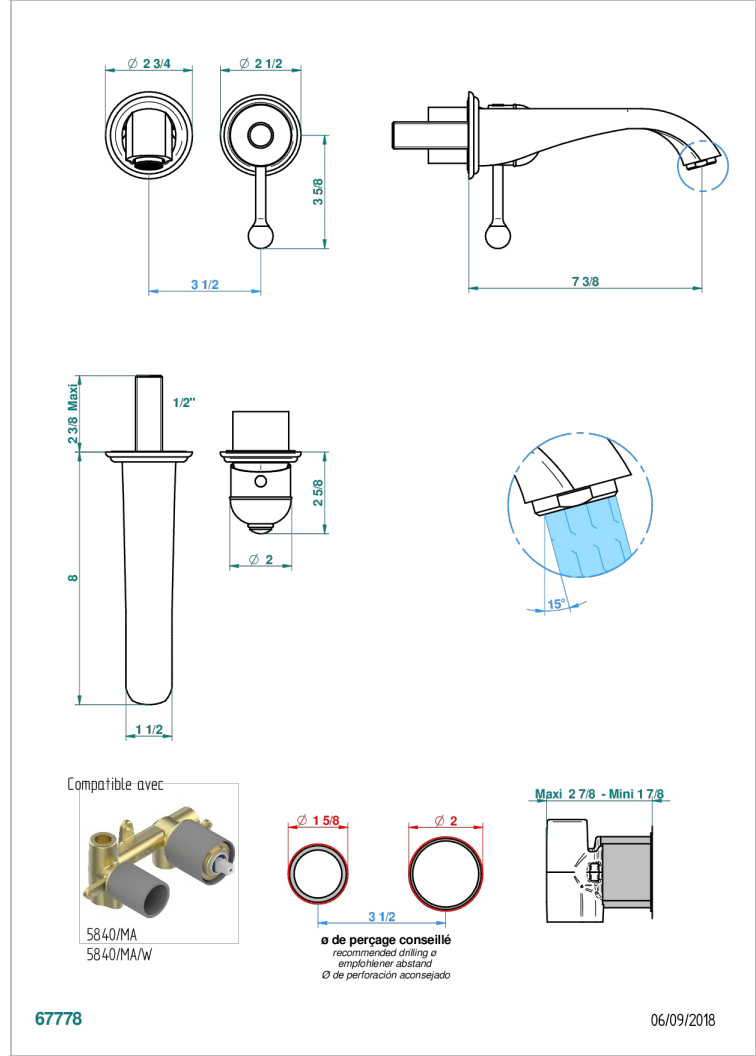

Trim only for Built-in basin mixer with spout (two x 1/2" inlets and one 1/2" outlet), without waste

CHARACTERISTIC

- Duomo
- Trim only for Built-in basin mixer with spout (two x 1/2" inlets and one 1/2" outlet), without waste

RELATED SKU'S

- Ref. G00-5840/MA Rough parts for concealed wall-mounted mixer with 1/2" outlet

AVAILABLE FINITIONS

Antique nickel - H28
Black ceram - D30
Blush PVD - H62
Brass color PVD - H49
Brown bronze color PVD - F33
Gold color PVD - H52

Nickel color PVD - H55
Polished chrome (color finish) - A02
Polished chrome / Polished gold (color finish) - G02
Polished gold (color finish) - F01
Polished nickel - B01
Soft gold - F30

Soft matt gold - F31
Umber PVD - H66
Varnished matt antique red copper (color finish) - H07