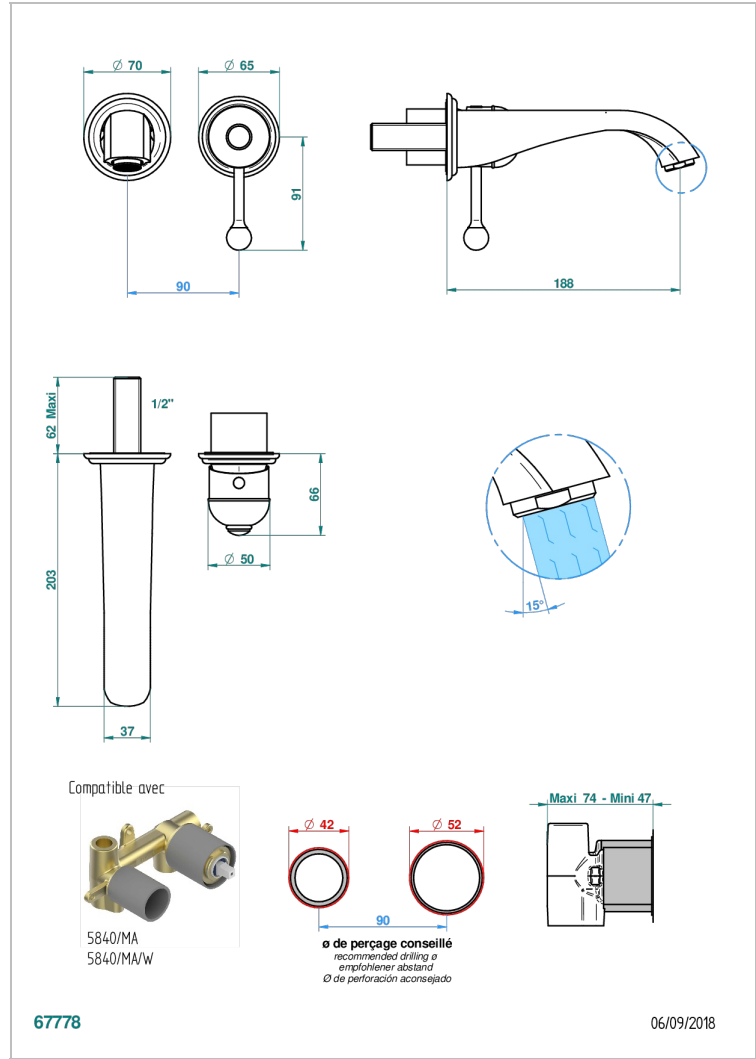

Trim only for Built-in basin mixer with spout (two x 1/2" inlets and one 1/2" outlet), without waste

CARACTERÍSTICAS

- Duomo
- Trim only for Built-in basin mixer with spout (two x 1/2" inlets and one 1/2" outlet), without waste

PRODUCTOS RELACIONADOS

- Ref. G00-5840/MA Parte empotrada para mezclador mural con salida hembra 1/2

ACABADOS DISPONIBLES

Bronce claro - D01
 Cerámica negra mate - D30
 Cobre viejo mate - H07
 Cromo - A02
 Cromo / dorado - G02
 Cromo mate - C02