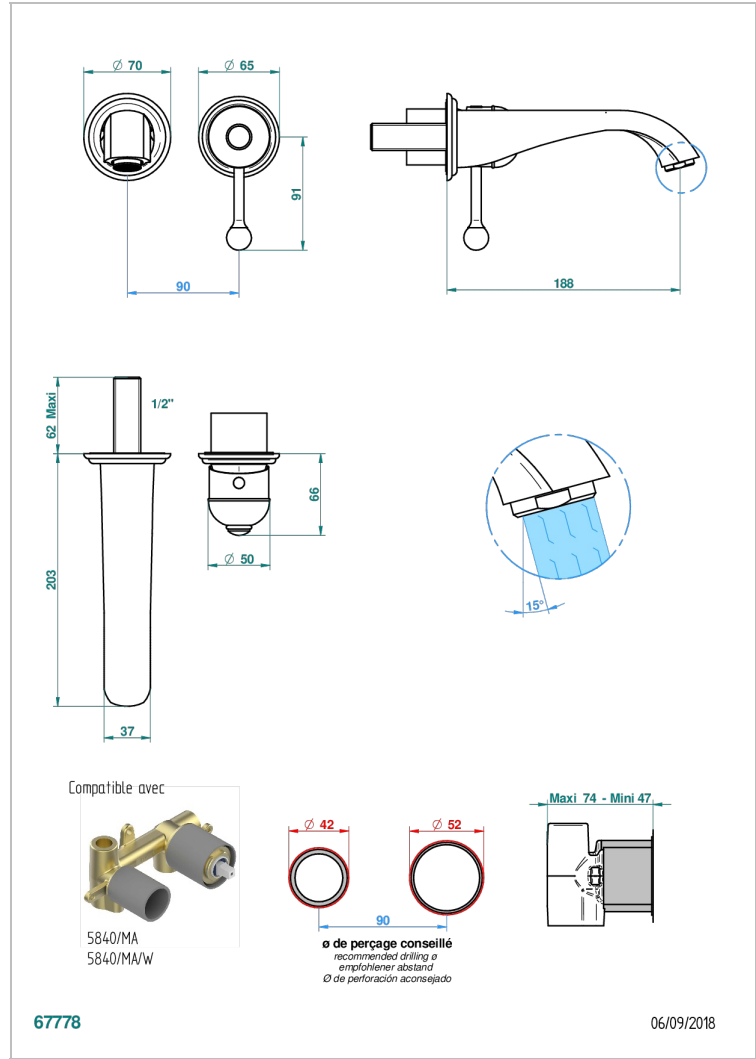

Trim only for Built-in basin mixer with spout (two x 1/2" inlets and one 1/2" outlet), without waste

CHARACTERISTIC

- Duomo
- Trim only for Built-in basin mixer with spout (two x 1/2" inlets and one 1/2" outlet), without waste

RELATED SKU'S

- Ref. G00-5840/MA Rough parts for concealed wall-mounted mixer with 1/2" outlet

AVAILABLE FINITIONS

Antique nickel - H28
 Black ceram - D30
 Blush PVD - H62
 Brass color PVD - H49
 Brown bronze color PVD - F33
 Gold color PVD - H52

Nickel color PVD - H55
 Polished chrome (color finish) - A02
 Polished chrome / Polished gold (color finish) - G02
 Polished gold (color finish) - F01
 Polished nickel - B01
 Soft gold - F30

Soft matt gold - F31
 Umber PVD - H66
 Varnished matt antique red copper (color finish) - H07