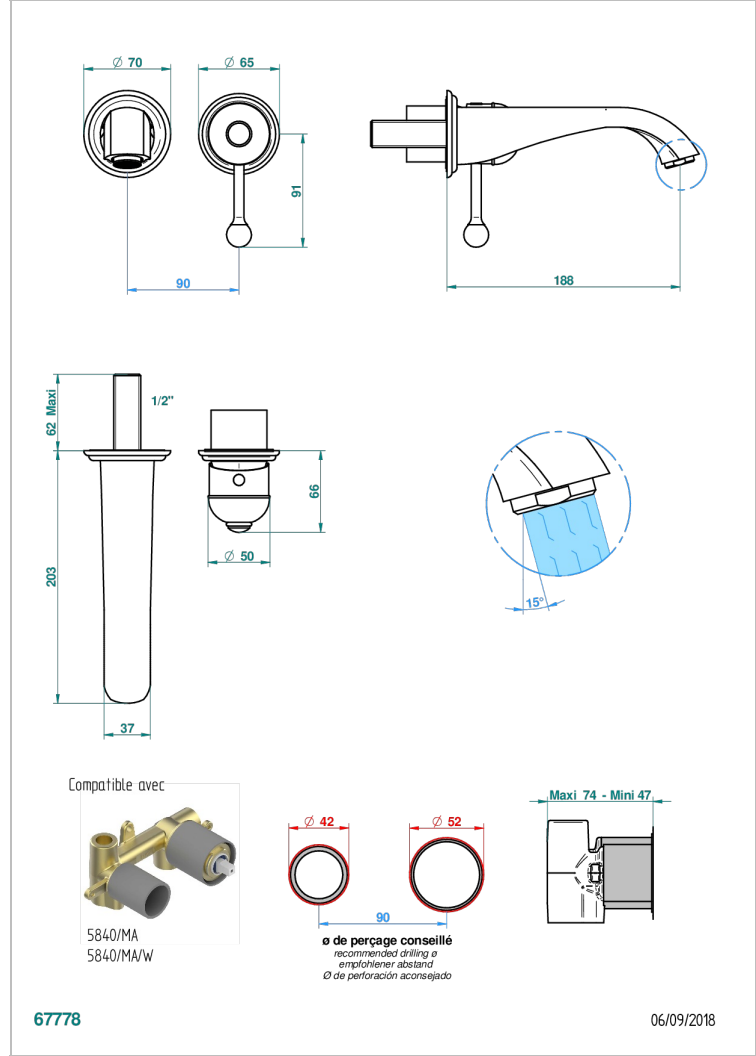

Trim only for Built-in basin mixer with spout (two x 1/2" inlets and one 1/2" outlet), without waste

特色

- Duomo
- Trim only for Built-in basin mixer with spout (two x 1/2" inlets and one 1/2" outlet), without waste

相关的SKU

- Ref. G00-5840/MA 卫浴套装，含：入墙式弯管出水管，1米25强化软管，触控式花洒和托勾，美国标准

可选饰面

Black ceram - D30
Blush PVD - H62
Graphite PVD - H64
Matt Umber PVD - H67
Matt blush PVD - H60
Matt graphite PVD - H65

PVD哑光棕铜 - F34
PVD哑光金 - H53
PVD哑光铜 - H50
PVD哑光镍 - H56
PVD抛光铜 - H49
PVD棕铜 - F33