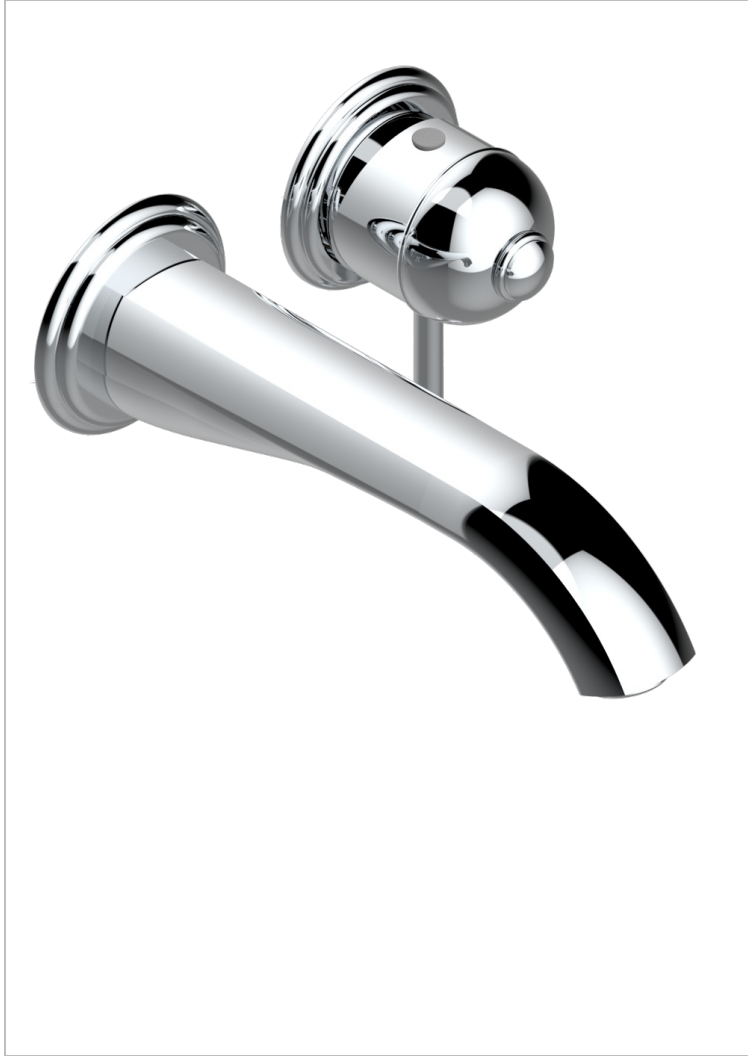

Trim only for Built-in basin mixer with spout (two x 1/2" inlets and one 1/2" outlet), without waste

特色

- Duomo
- Trim only for Built-in basin mixer with spout (two x 1/2" inlets and one 1/2" outlet), without waste

相关的SKU

- Ref. G00-5840/MA 卫浴套装，含：入墙式弯管出水管，1米25强化软管，触控式花洒和托勾，美国标准

可选饰面

Black ceram - D30
Blush PVD - H62
Graphite PVD - H64
Matt Umber PVD - H67
Matt blush PVD - H60
Matt graphite PVD - H65

PVD哑光棕铜 - F34
PVD哑光金 - H53
PVD哑光铜 - H50
PVD哑光镍 - H56
PVD抛光铜 - H49
PVD棕铜 - F33