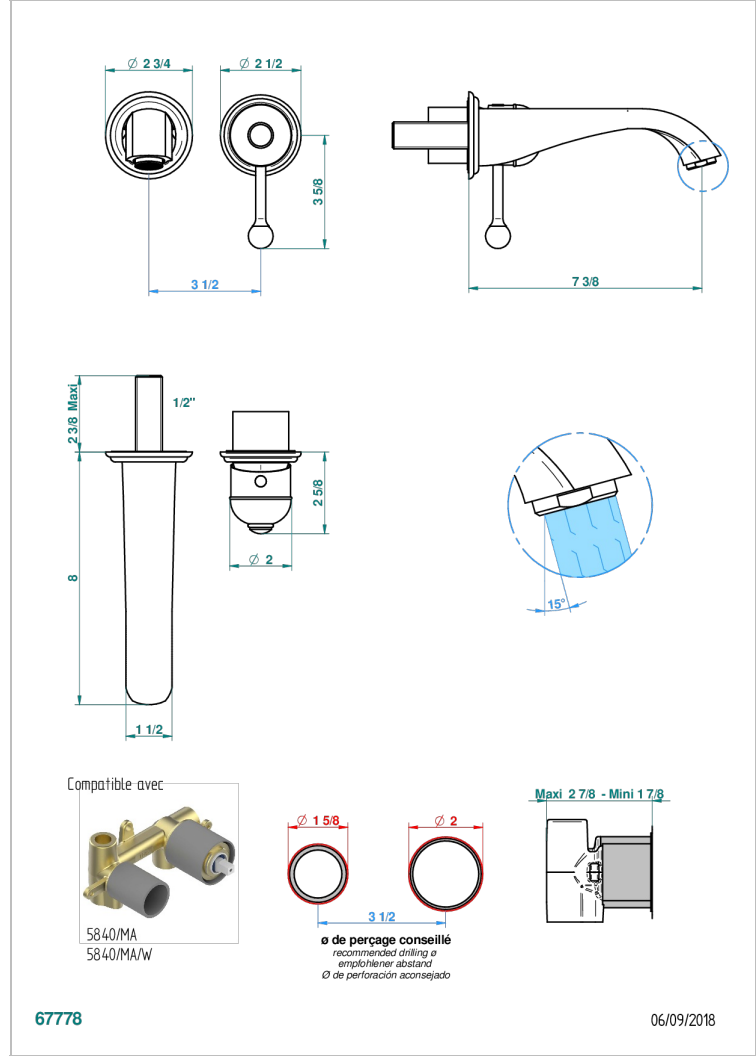

Trim only for Built-in basin mixer with spout (two x 1/2" inlets and one 1/2" outlet), without waste

### CARACTERÍSTICAS

- Duomo
- Trim only for Built-in basin mixer with spout (two x 1/2" inlets and one 1/2" outlet), without waste

### PRODUCTOS RELACIONADOS

- Ref. G00-5840/MA Parte empotrada para mezclador mural con salida hembra 1/2"